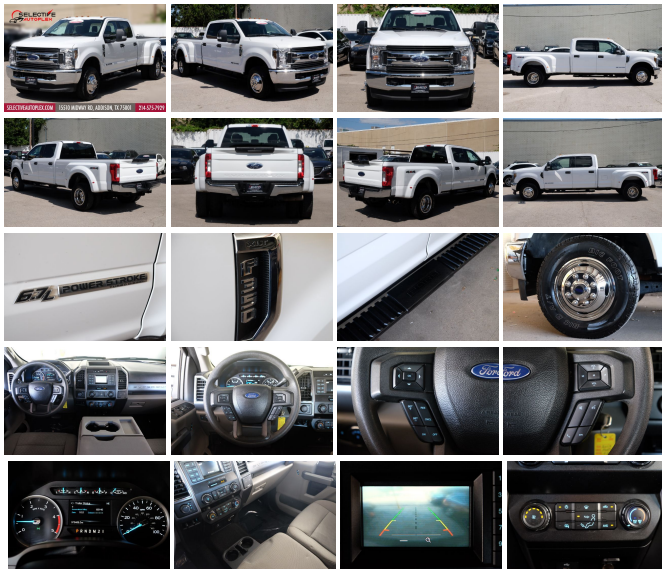

Specifications:

Year:	2019
VIN:	1FT8W3DT9KEC40919
Make:	Ford
Stock:	PKEC40919H
Model/Trim:	Super Duty F-350 DRW Pickup XLT, BACKUP CAM, GOOSENECK HITCH, RUNNING BOARDS
Condition:	Pre-Owned
Body:	Pickup Truck
Exterior:	Oxford White
Engine:	ENGINE: 6.7L 4V OHV POWER STROKE V8 TURBO DIESEL B20
Interior:	Medium Earth Gray Cloth
Mileage:	73,360
Drivetrain:	4 Wheel Drive

LIFETIME WARRANTY, 6.7L POWER STROKE V8 TURBO DIESEL, AWD, automatic, cloth seats, back up camera, bluetooth, running boards, gooseneck hitch, cruise control, steering wheel controls, power seats/locks/mirrors/windows.

Selective Autoplex offers only the very best used cars, trucks, and SUVs in the Carrollton area. Give us a call at 214-575-7929 or stop by and visit us at 1010 Hutton Dr Carrollton TX 75006.