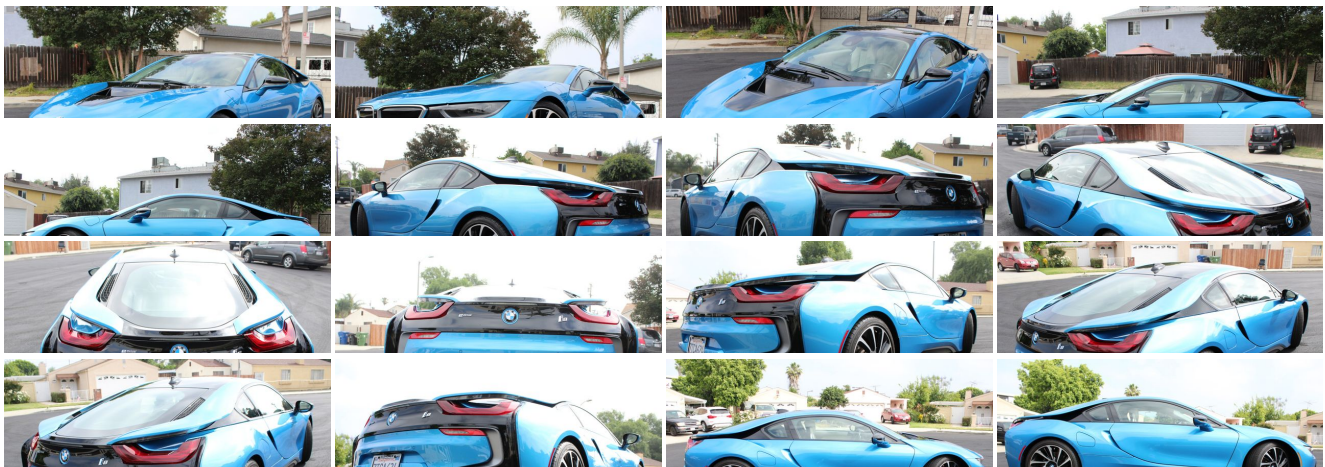

2016 BMW i8 35K MLS NAVIAGTION 1-OWNER SERVICE RECORDS

Contact Sales 310-987-1212

Our Price \$31,000

View this vehicle on our website at boutiqueautosales.com

Boutique Auto Sales

[310-987-1212](tel:310-987-1212)

5950 Laurel Canyon Blvd, North Hollywood, CA 91607

Photos

Details

Contact

Specifications:

Year:	2016
VIN:	WBY2Z2C50GV674923
Make:	BMW
Stock:	4923
Model/Trim:	i8 35K MLS NAVIAGTION 1-OWNER SERVICE RECORDS
Condition:	Pre-Owned
Body:	Coupe
Exterior:	Protonic Blue Metallic w/Frozen Gray Accent
Engine:	Engine: 1.5L DOHC Turbo 3-Cylinder
Interior:	Giga Ivory White Leather
Mileage:	35,210
Drivetrain:	All Wheel Drive

Exterior

- Black Grille w/Metal-Look Surround
- Black Power Heated Auto Dimming Side Mirrors w/Power Folding and Turn Signal Indicator
- Black Side Windows Trim
- Body-Colored Front Bumper w/Black Rub Strip/Fascia Accent
- Body-Colored Rear Bumper w/Black Rub Strip/Fascia Accent and Colored Bumper Insert
- Colored Bodyside Insert- Composite/Aluminum Panels- Fixed Rear Window w/Defroster
- Fully Automatic Projector Beam Led Low/High Beam Daytime Running Auto-Leveling Headlamps w/Delay-Off
- LED Brakelights- Light Tinted Glass- Metallic Paint- Perimeter/Approach Lights
- Spare Tire Mobility Kit
- Speed Sensitive Rain Detecting Variable Intermittent Wipers w/Heated Jets
- Tailgate/Rear Door Lock Included w/Power Door Locks
- Tires: P215/45 R20 Front & P245/40 R20 Rear Mixed - Trunk Rear Cargo Access
- Wheels w/Machined w/Painted Accents Accents
- Wheels: 20" x 7.5 Front & 20" x 8.5 Rear -inc: BMW i light alloy W spoke, Style 470