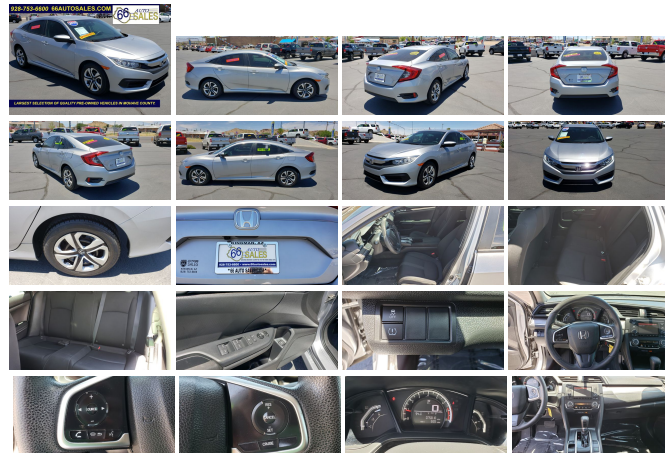

2016 Honda Civic LX

Jonny Walker 928-303-8552

View this car on our website at 66autosales.com/6640498/ebrochure

66 Auto Sales Price **\$13,966**

Specifications:

Year:	2016
VIN:	19XFC2F52GE056748
Make:	Honda
Stock:	16815
Model/Trim:	Civic LX
Condition:	Pre-Owned
Body:	Sedan
Exterior:	Gray
Engine:	Engine: 2.0L I-4 DOHC 16-Valve i-VTEC
Interior:	Black Cloth
Mileage:	75,790
Drivetrain:	Front Wheel Drive
Economy:	City 31 / Highway 41

Tired of getting awful fuel mileage? Wanting to get 40 highway m.p.g. without having to purchase a hybrid? Look no further! This 2016 Honda Civic LX is sleek, sporty, and best of all it has an average highway m.p.g. of 41!! One of the best in class vehicles to get this type of fuel mileage! Save money by buying pre-owned and allow Jonny Walker to show you why 66 Auto Sales has been a Kingman tradition since 1975!