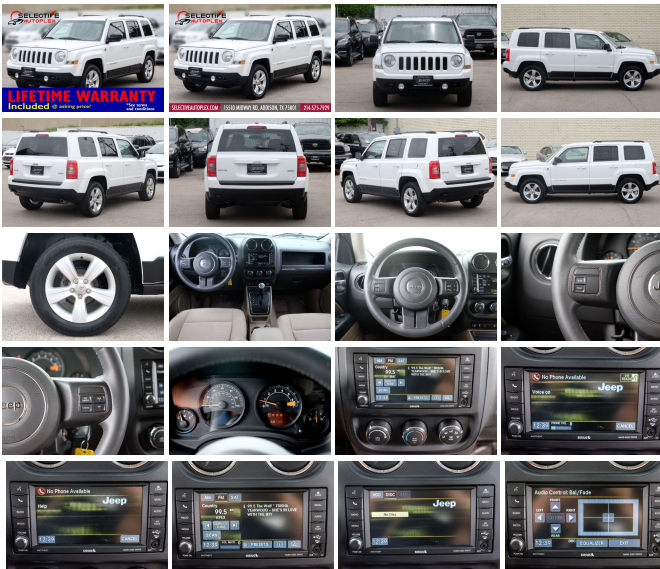

# 2014 Jeep Patriot Latitude, HEATED FRONT SEATS, REMOTE START

View this car on our website at [selectiveautoplex.com/6640150/ebrochure](http://selectiveautoplex.com/6640150/ebrochure)

Our Price **\$11,900**

## Specifications:

<b>Year:</b>	2014
<b>VIN:</b>	1C4NJRFB6ED528741
<b>Make:</b>	Jeep
<b>Stock:</b>	PED528741H
<b>Model/Trim:</b>	Patriot Latitude, HEATED FRONT SEATS, REMOTE START
<b>Condition:</b>	Pre-Owned
<b>Body:</b>	SUV
<b>Exterior:</b>	Bright White Clearcoat
<b>Engine:</b>	ENGINE: 2.4L I4 DOHC 16V DUAL VVT
<b>Interior:</b>	Lt Pebble Beige/Dk Slate Cloth
<b>Mileage:</b>	68,668
<b>Drivetrain:</b>	4 Wheel Drive
<b>Economy:</b>	City 20 / Highway 23

2.4L 4CYL, AWD, automatic, cloth seats, heated front seats, bluetooth, remote start, steering wheel controls, cruise control, power locks/mirrors/windows, second row folding seat, fog lights, alloy wheels.

Selective Autoplex offers only the very best used cars, trucks, and SUVs in the Carrollton area. Give us a call at 214-575-7929 or stop by and visit us at 1010 Hutton Dr Carrollton TX 75006.

2014 Jeep Patriot Latitude, HEATED FRONT SEATS, REMOTE START