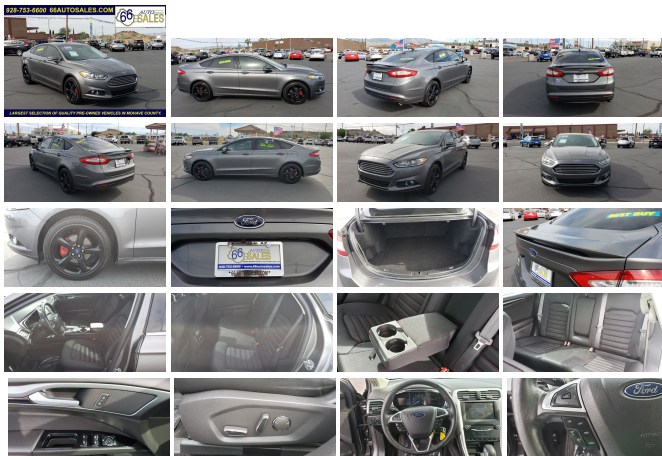

2014 Ford Fusion SE

Jonny Walker 928-303-8552

View this car on our website at 66autosales.com/6639969/ebrochure

66 Auto Sales Price **\$11,966**

Specifications:

Year:	2014
VIN:	3FA6P0HD3ER185834
Make:	Ford
Stock:	16807
Model/Trim:	Fusion SE
Condition:	Pre-Owned
Body:	Sedan
Exterior:	Gray
Engine:	ENGINE: 1.5L ECOBOOST
Interior:	Black
Transmission:	TRANSMISSION: 6 SPEED AUTOMATIC W/SELECTSHIFT
Mileage:	71,972
Drivetrain:	Front Wheel Drive
Economy:	City 22 / Highway 34

The Ford Fusion is known for a smooth ride, great fuel mileage, and ecoboost power that does not disappoint. Come drive this awesome car today to find out why so many Fusion owners fall in love with this awesome car. Schedule a test drive today using the link above or call Jonny Walker at 9283038552.

- _____
TUXEDO BLACK METALLIC

- _____
DUNE, CLOTH FRONT BUCKET SEATS
-inc: 10-way power driver seat
w/power lumbar and 4-way
manual passenger seat
(fore/aft w/recline)

- _____
Option Packages Total
\$795