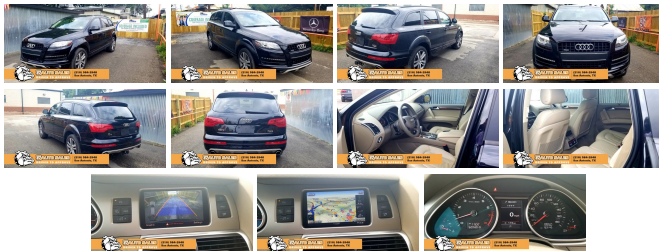

Specifications:

Year:	2015
VIN:	WA1LGAFE5FD001383
Make:	Audi
Stock:	WB1383
Model/Trim:	Q7 3.0T Premium Plus
Condition:	Pre-Owned
Body:	SUV
Exterior:	-
Engine:	Engine: 3.0L TFSI V6 DOHC -inc: direct-injection and continuous camshaft adjustment
Interior:	- Leather
Mileage:	63,061
Drivetrain:	All Wheel Drive
Economy:	City 16 / Highway 22