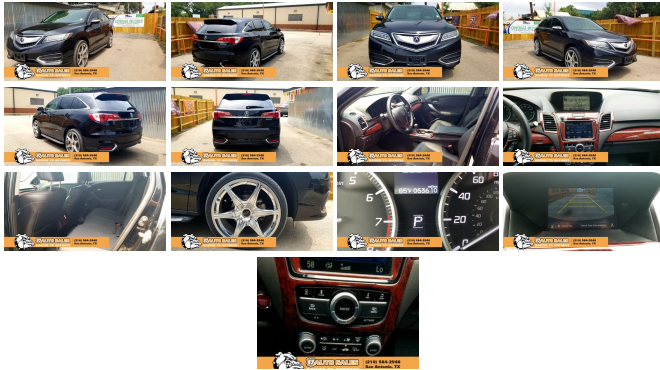

2016 Acura RDX Tech Pkg

View this car on our website at 57approved.com/6638365/ebrochure

Price **\$24,995**

Specifications:

Year:	2016
VIN:	5J8TB3H52GL016803
Make:	Acura
Stock:	WB6803
Model/Trim:	RDX Tech Pkg
Condition:	Pre-Owned
Body:	SUV
Exterior:	-
Engine:	Engine: 3.5L SOHC V6 24V i-VTEC
Interior:	-
Mileage:	53,586
Drivetrain:	Front Wheel Drive
Economy:	City 20 / Highway 29

- Gauges -inc: Speedometer, Odometer, Engine Coolant Temp, Tachometer, Trip Odometer and Trip Computer
- HVAC -inc: Underseat Ducts and Console Ducts
- Heated Front Sport Seats -inc: 10-way power driver's seat w/power lumbar support and 8-way power front passenger's seat
- Illuminated Locking Glove Box- Integrated Navigation System w/Voice Activation
- Interior Trim -inc: Metal-Look Instrument Panel Insert, Metal-Look Console Insert and Chrome/Metal-Look Interior Accents
- Leather Gear Shift Knob- Leather Steering Wheel- Leatherette Door Trim Insert

Exterior

- Power Liftgate Rear Cargo Access- Speed Sensitive Variable Intermittent Wipers
- Steel Spare Wheel- Tailgate/Rear Door Lock Included w/Power Door Locks
- Tires: P235/60R18 102V High-Performance AS- Wheels: 18" x 7.5" Aluminum-Alloy
- Metal-Look Grille w/Chrome Surround - Lip Spoiler- LED Brake Lights
- Galvanized Steel/Aluminum Panels
- Fully Automatic Projector Beam Led Low/High Beam Daytime Running Headlamps w/Delay-Off
- Front Windshield -inc: Sun Visor Strip
- Fixed Rear Window w/Fixed Interval Wiper, Heated Wiper Park and Defroster
- Express Open/Close Sliding And Tilting Glass 1st Row Sunroof w/Sunshade
- Deep Tinted Glass- Compact Spare Tire Mounted Inside Under Cargo- Clearcoat Paint
- Chrome Side Windows Trim and Black Front Windshield Trim
- Body-Colored Rear Bumper w/Black Rub Strip/Fascia Accent
- Body-Colored Power w/Tilt Down Heated Side Mirrors w/Convex Spotter, Manual Folding and Turn Signal Indicator
- Body-Colored Front Bumper- Body-Colored Door Handles