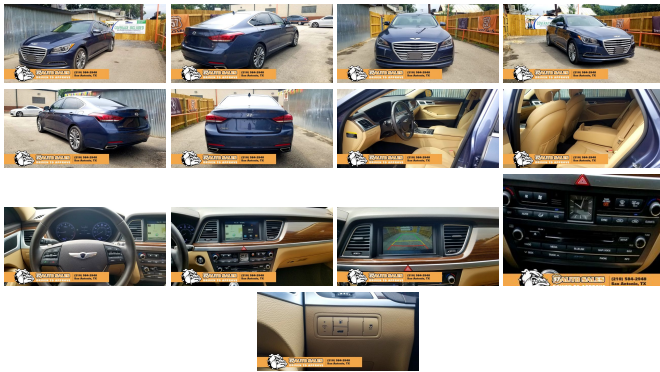

# 2016 Hyundai Genesis 3.8L

View this car on our website at [57approved.com/6638364/ebrochure](http://57approved.com/6638364/ebrochure)

Price **\$24,500**

## Specifications:

<b>Year:</b>	2016
<b>VIN:</b>	KMHGN4JE5GU119355
<b>Make:</b>	Hyundai
<b>Stock:</b>	WB9355
<b>Model/Trim:</b>	Genesis 3.8L
<b>Condition:</b>	Pre-Owned
<b>Body:</b>	Sedan
<b>Exterior:</b>	-
<b>Engine:</b>	Engine: 3.8L GDI DOHC V6 w/Dual CVVT
<b>Interior:</b>	- Leather
<b>Mileage:</b>	72,563
<b>Drivetrain:</b>	Rear Wheel Drive
<b>Economy:</b>	City 18 / Highway 29

2016 Hyundai Genesis 3.8L

57 Auto Sales - 210-510-8194 - View this car on our website at [57approved.com/6638364/ebrochure](http://57approved.com/6638364/ebrochure)