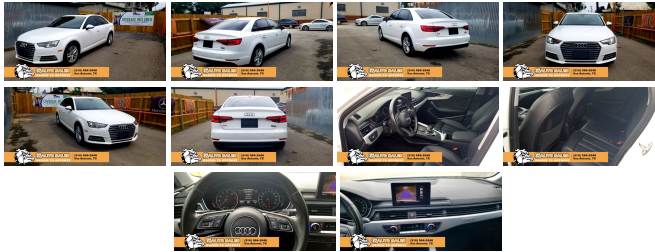

2017 Audi A4 Premium

View this car on our website at 57approved.com/6638358/ebrochure

Price **\$22,500**

Specifications:

Year:	2017
VIN:	WAUANAF46HN010839
Make:	Audi
Stock:	WB0839
Model/Trim:	A4 Premium
Condition:	Pre-Owned
Body:	Sedan
Exterior:	-
Engine:	Engine: 2.0L TFSI I4 DOHC -inc: Audi Valvelift system
Interior:	- Leather
Mileage:	94,782
Drivetrain:	All Wheel Drive
Economy:	City 24 / Highway 31

Exterior

- Programmable Projector Beam High Intensity Low/High Beam Daytime Running Auto-Leveling Headlamps w/Delay-Off
- Speed Sensitive Rain Detecting Variable Intermittent Wipers w/Heated Jets
- Steel Spare Wheel- Tires: P225/50R17 95H AS- Trunk Rear Cargo Access
- Wheels: 7.5" x 17" 5-Parallel Spoke Design - Perimeter/Approach Lights
- Light Tinted Glass- LED Brakelights- Galvanized Steel/Aluminum Panels
- Front License Plate Bracket- Front And Rear Fog Lamps
- Fixed Rear Window w/Defroster
- Express Open/Close Sliding And Tilting Glass 1st Row Sunroof w/Sunshade
- Cornering Lights- Compact Spare Tire Mounted Inside Under Cargo
- Colored Grille w/Chrome Surround- Clearcoat Paint- Body-Colored Rear Bumper
- Body-Colored Power Heated Side Mirrors w/Manual Folding and Turn Signal Indicator
- Body-Colored Front Bumper w/Metal-Look Bumper Insert- Body-Colored Door Handles
- Black Side Windows Trim and Black Front Windshield Trim