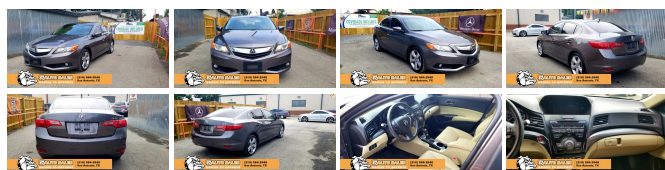

2014 Acura ILX Tech Pkg

View this car on our website at 57approved.com/6638356/ebrochure

Price **\$14,500**

Specifications:

Year:	2014
VIN:	19VDE1F71EE007981
Make:	Acura
Stock:	WB7981
Model/Trim:	ILX Tech Pkg
Condition:	Pre-Owned
Body:	Sedan
Exterior:	-
Engine:	Engine: 2.0L SOHC I-4 i-VTEC
Interior:	- Leather
Mileage:	61,928
Drivetrain:	Front Wheel Drive
Economy:	City 24 / Highway 35