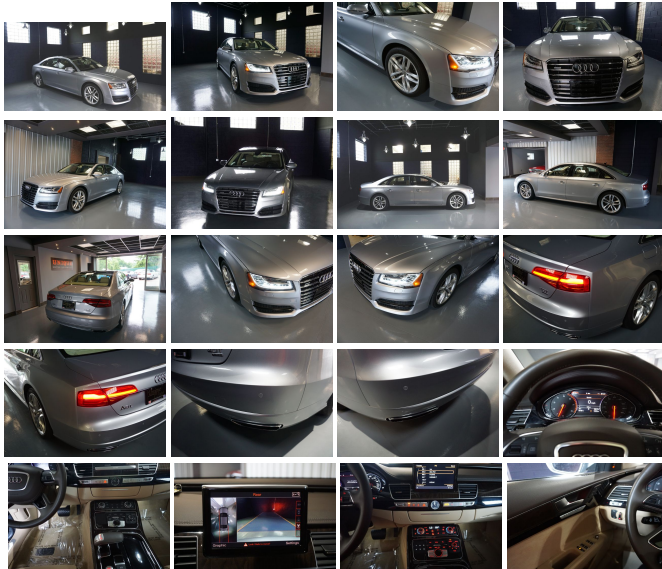

2017 Audi A8 L Sport

View this car on our website at uniquemotorcarsonline.com/6637111/ebrochure

Our Price **\$52,900**

Specifications:

Year:	2017
VIN:	WAU43AFD2HN018164
Make:	Audi
Stock:	x018164
Model/Trim:	A8 L Sport
Condition:	Pre-Owned
Body:	Sedan
Exterior:	Florett Silver Metallic
Engine:	Engine: 4.0 TFSI 8 Cylinder 450 HP -inc: direct-injection
Interior:	Velvet Beige Leather
Transmission:	8-SPEED SPORT AUTOMATIC TRANSMISSION
Mileage:	15,310
Drivetrain:	All Wheel Drive
Economy:	City 18 / Highway 29

2017 Audi A8L Sport quattro sedan, silver with the beige leather interior, 4.0 turbocharged V-8, 8 speed sport tip-tronic automatic transmission, panoramic roof, Bose sound system, navigation, back up camera, blind spot monitor, bluetooth, dual climate control, programmable projector auto leveling LED headlamps, front and rear fog lamps, 22 way power heated and ventilated power front comfort sport seats, front seat massage, heated rear seat, hands free power liftgate, rain sensing delay wipers, rear park assist, heads up display, cruise control, Valcona leather seat upholstery, heated power door locks, homelink, and many other Audi amenities. Remaining factory warranty and a clean CarFax. We have both keys and the original window sticker. Call or email for more information. Visit us on the web at www.UniqueMotorCarsonline.com

Option Packages

Factory Installed Packages

- _____
WHEELS: 9" X 20" 10-SPOKE-STAR DESIGN

- _____
FLORETT SILVER METALLIC

- _____
VELVET BEIGE, VALCONA LEATHER SEAT UPHOLSTERY
-inc: diamond stitched pattern