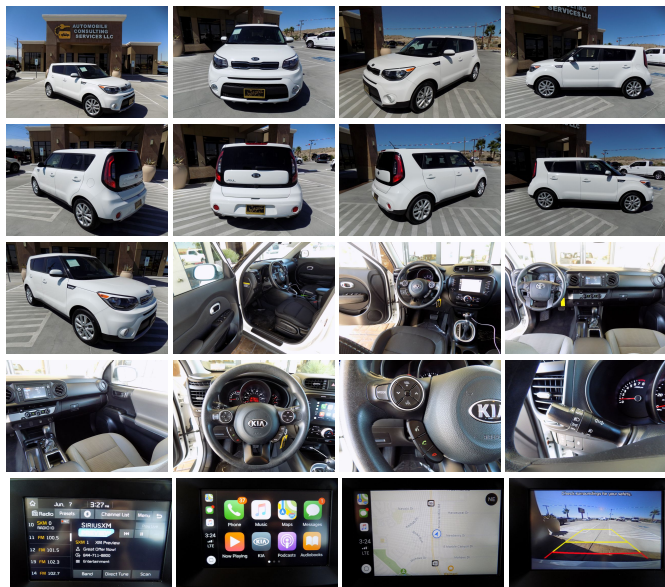

## Specifications:

<b>Year:</b>	2019
<b>VIN:</b>	<b>KNDJP3A50K7637914</b>
<b>Make:</b>	Kia
<b>Stock:</b>	108686
<b>Model/Trim:</b>	Soul +
<b>Condition:</b>	Pre-Owned
<b>Body:</b>	Sedan
<b>Exterior:</b>	Clear White
<b>Engine:</b>	Engine: 2.0L GDI DOHC Dual CVVT I4
<b>Interior:</b>	- Cloth
<b>Mileage:</b>	17,548
<b>Drivetrain:</b>	Front Wheel Drive
<b>Economy:</b>	City 25 / Highway 30