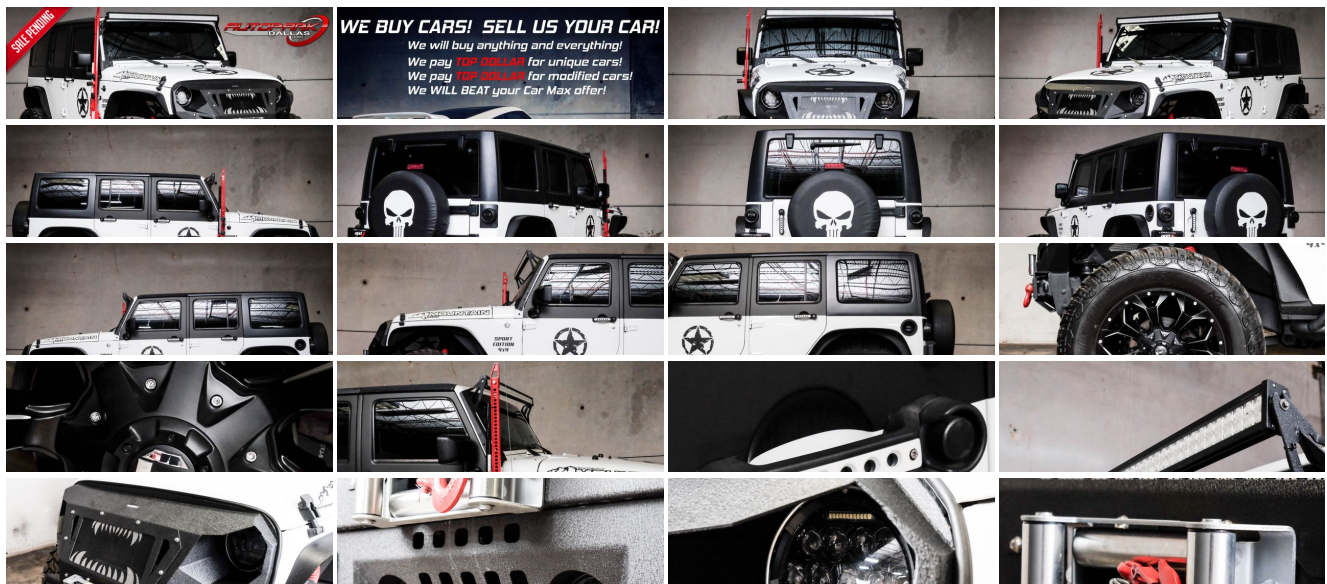

2012 Jeep Wrangler Unlimited Sport

Website Price $25,995

View this vehicle on our website at autoparkdallas.com

(214) 945-2601

2061 S Stemmons Fwy , Lewisville, TX 75067

- Photos
- Details
- Contact