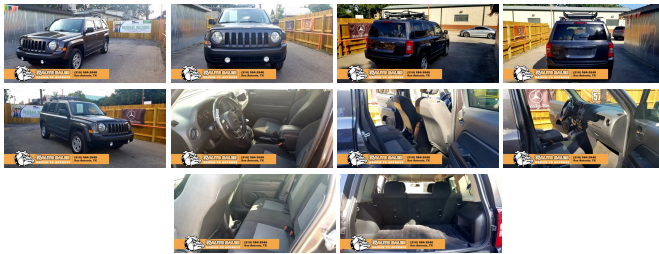

# 2017 Jeep Patriot Sport

View this car on our website at [57approved.com/6633204/ebrochure](http://57approved.com/6633204/ebrochure)

Price **\$14,995**

## Specifications:

<b>Year:</b>	2017
<b>VIN:</b>	1C4NJRBB6HD139219
<b>Make:</b>	Jeep
<b>Model/Trim:</b>	Patriot Sport
<b>Condition:</b>	Pre-Owned
<b>Body:</b>	SUV
<b>Exterior:</b>	Black
<b>Engine:</b>	ENGINE: 2.4L I4 DOHC 16V DUAL VVT
<b>Interior:</b>	Black
<b>Mileage:</b>	18,700
<b>Economy:</b>	City 20 / Highway 23