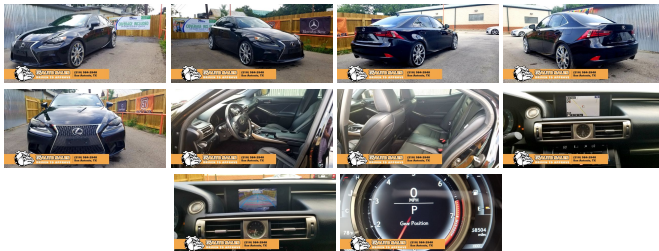

2014 Lexus IS 350

View this car on our website at 57approved.com/6633197/ebrochure

Price **\$23,995**

Specifications:

Year:	2014
VIN:	JTHBE1D28E5009579
Make:	Lexus
Model/Trim:	IS 350
Condition:	Pre-Owned
Body:	Sedan
Exterior:	Black
Engine:	Engine: 3.5L V6 DOHC 24V VVT-i -inc: dual continuously Variable Valve Timing w/intelligence
Interior:	Black
Mileage:	58,400
Drivetrain:	Rear Wheel Drive
Economy:	City 19 / Highway 28

57 Auto Sales offers only the best used cars, trucks and SUV's in the San Antonio, TX area. Give us a call at 210-584-2948 or stop by and visit us at 7916 Fredericksburg Rd, San Antonio, TX 78229.

2014 Lexus IS 350

Mechanical

- 100 Amp Alternator- 17.4 Gal. Fuel Tank- 3.13 Axle Ratio
- 4-Wheel Disc Brakes w/4-Wheel ABS, Front And Rear Vented Discs, Brake Assist and Hill Hold Control
- 65-Amp/Hr Maintenance-Free Battery- Double Wishbone Front Suspension w/Coil Springs
- Electric Power-Assist Speed-Sensing Steering
- Engine: 3.5L V6 DOHC 24V VVT-i -inc: dual continuously Variable Valve Timing w/intelligence
- Front And Rear Anti-Roll Bars- Gas-Pressurized Shock Absorbers
- Multi-Link Rear Suspension w/Coil Springs
- Quasi-Dual Stainless Steel Exhaust w/Polished Tailpipe Finisher- Rear-Wheel Drive
- Transmission w/Driver Selectable Mode
- Transmission: Electronic 8-Speed ECT-i Automatic -inc: steering wheel-mounted paddle shifters