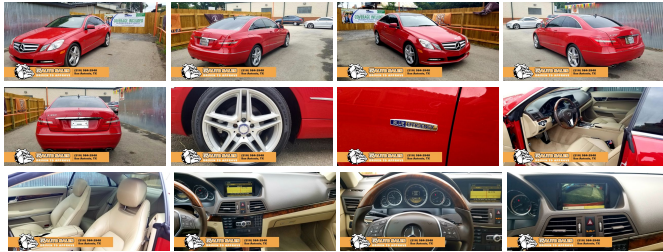

2012 Mercedes-Benz E 350

View this car on our website at 57approved.com/6633173/ebrochure

Price **\$0**

Specifications:

Year:	2012
VIN:	WDDKJ5KB9CF153839
Make:	Mercedes-Benz
Model/Trim:	E 350
Condition:	Pre-Owned
Body:	Coupe
Exterior:	Red
Engine:	3.5L 24-valve V6 engine
Interior:	- Leather
Mileage:	85,937
Drivetrain:	Rear Wheel Drive
Economy:	City 19 / Highway 28

57 Auto Sales offers only the best used cars, trucks and SUV's in the San Antonio, TX area. Give us a call at 210-584-2948 or stop by and visit us at 7916 Fredericksburg Rd, San Antonio, TX 78229.

Our Location :

Exterior

- Temporary spare tire w/steel wheel- Selectable light-sensing headlamps
- Rain-sensing windshield wipers- Pwr tilt/slide panorama sunroof -inc: 1-touch open/close
- Pwr heated signal mirrors -inc: mirror memory, auto-dimming driver mirror
- P235/45R17 front & P255/40R17 rear all-season tires - LED license plate lighting
- 17" aluminum wheels -inc: 17" x 7.5" front & 17" x 8.5" rear

Mechanical

- 3.5L 24-valve V6 engine- 4-wheel ventilated pwr disc brakes
- 7-speed automatic transmission- AGILITY CONTROL suspension system
- Front/rear stabilizer bars- Independent 3-link front & 5-arm multi-link rear suspension
- Rear wheel drive- Vehicle tool kit- Vehicle-speed-sensitive pwr rack & pinion steering