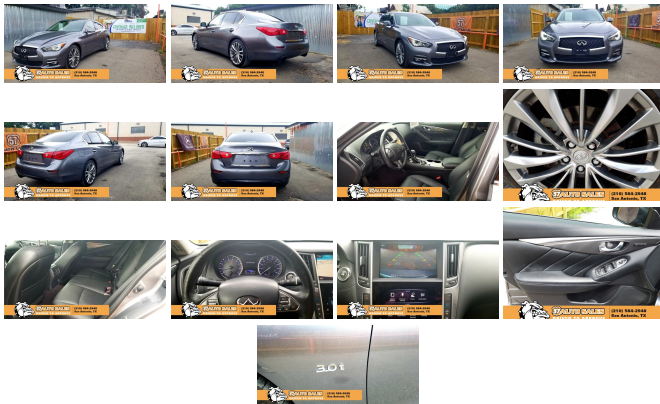

2016 INFINITI Q50 3.0t Premium

View this car on our website at 57approved.com/6633157/ebrochure

Price **\$0**

Specifications:

Year:	2016
VIN:	JN1EV7AP7GM303911
Make:	INFINITI
Model/Trim:	Q50 3.0t Premium
Condition:	Pre-Owned
Body:	Sedan
Exterior:	Gray
Engine:	Engine: 3.0L 6-Cylinder Turbocharged
Interior:	Black
Mileage:	38,788
Drivetrain:	Rear Wheel Drive
Economy:	City 19 / Highway 28

57 Auto Sales offers only the best used cars, trucks and SUV's in the San Antonio, TX area. Give us a call at 210-584-2948 or stop by and visit us at 7916 Fredericksburg Rd, San Antonio, TX 78229.

We have financing available for any situation Please call Chris Trevino 210-584-2948

Exterior

- Tires: P225/55R17 AS Run-Flat- Trunk Rear Cargo Access
- Wheels: 17" x 7.5" Aluminum-Alloy -inc: machine-finished surface
- Speed Sensitive Variable Intermittent Wipers- Rocker Panel Extensions
- Light Tinted Glass- LED Brakelights- Galvanized Steel/Aluminum Panels
- Fully Automatic Projector Beam Led Low/High Beam Daytime Running Headlamps w/Delay-Off
- Front Fog Lamps- Fixed Rear Window w/Defroster
- Express Open/Close Sliding And Tilting Glass 1st Row Sunroof w/Sunshade
- Clearcoat Paint- Chrome Side Windows Trim and Black Front Windshield Trim
- Chrome Grille- Body-Colored Rear Bumper
- Body-Colored Power Heated Side Mirrors w/Manual Folding and Turn Signal Indicator
- Body-Colored Front Bumper- Body-Colored Door Handles