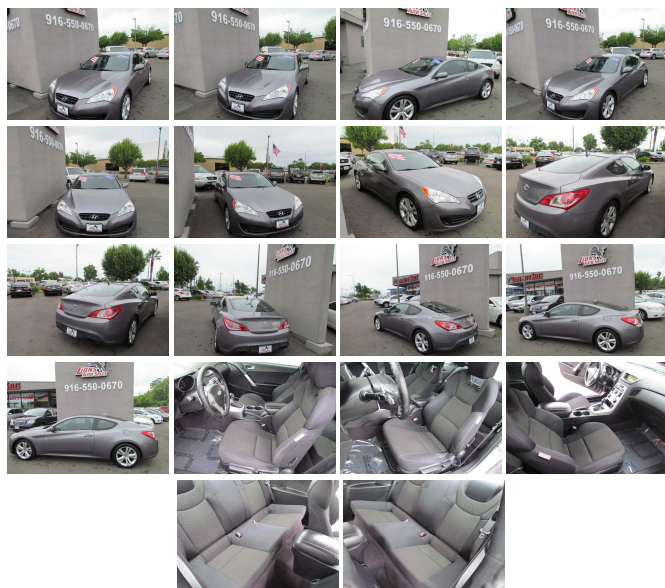

2010 Hyundai Genesis Coupe

View this car on our website at lionsautosales.net/6631698/ebrochure

Our Price **\$9,450**

Specifications:

Year:	2010
VIN:	KMHHT6KD1AU035939
Make:	Hyundai
Stock:	004466314
Model/Trim:	Genesis Coupe
Condition:	Pre-Owned
Body:	Coupe
Exterior:	Gray
Engine:	2.0L DOHC MPFI 16-valve turbocharged I4 engine
Interior:	- Cloth
Mileage:	88,630
Drivetrain:	Rear Wheel Drive
Economy:	City 20 / Highway 30

2010 Hyundai Genesis Coupe

Lions Auto Sales - (916) 550-0670 - View this car on our website at lionsautosales.net/6631698/ebrochure

Our Location :

2010 Hyundai Genesis Coupe

Lions Auto Sales - (916) 550-0670 - View this car on our website at lionsautosales.net/6631698/ebrochure

Installed Options

Interior

- (2) aux pwr outlets- Black cloth bucket seats - Cruise control- Driver lumbar support
- Dual illuminated visor vanity mirrors w/driver sunvisor extension- Fold-down rear seats
- Full floor carpeting- Keyless entry- Leather-wrapped shift knob
- Leather-wrapped tilt steering wheel w/audio controls
- Lighting -inc: front courtesy, map, glove box, & trunk lamps - Manual air conditioning
- Metal/chrome interior accents- Pwr door locks- Pwr remote fuel door & trunk release
- Pwr windows w/auto up/down- Rear window defroster- Trip Computer

Exterior

- 18" aluminum wheels- Automatic light control- Body-color bumpers
- Body-color door handles- Body-color pwr mirrors- Front P225/45VR18 all-season tires
- Rear P245/45VR18 all-season tires- Temporary spare tire- Tinted glass
- Variable speed intermittent wipers w/washer