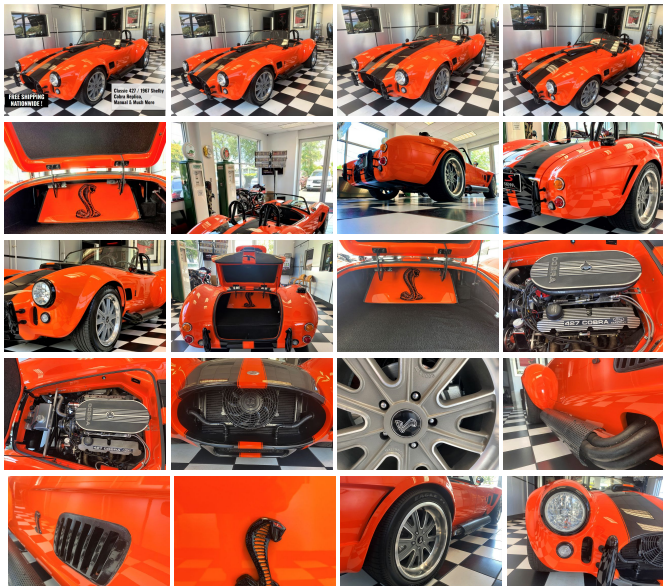

2016 Classic 427 / 1967 Shelby Cobra REPLICA

View this car on our website at siennamotors.com/6631141/ebrochure

Our Price **\$98,900**

Specifications:

Year:	2016
VIN:	989prcdapdst0002
Make:	Classic 427 / 1967 Shelby Cobra REPLICA
Condition:	Pre-Owned
Mileage:	20
Drivetrain:	Rear Wheel Drive

2016 Classic 427 / 1967 Shelby Cobra REPLICA

Sienna Motors - 954-784-7181 - View this car on our website at siennamotors.com/6631141/ebrochure

Our Location :

2016 Classic 427 / 1967 Shelby Cobra REPLICA

Sienna Motors - 954-784-7181 - View this car on our website at siennamotors.com/6631141/ebrochure