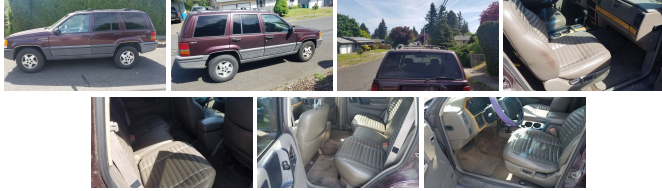

1995 Jeep Grand Cherokee Laredo

View this car on our website at priceisrightoregon.com/6629120/ebrochure

Our Price **\$1,495**

Specifications:

Year:	1995
VIN:	1J4GZ58S7SC549682
Make:	Jeep
Model/Trim:	Grand Cherokee Laredo
Condition:	Pre-Owned
Exterior:	Purple
Interior:	Gray
Mileage:	263,461

1995 Jeep Grand Cherokee Laredo

Price is Right Oregon - 971-279-2550 - View this car on our website at priceisrightoregon.com/6629120/ebrochure

Our Location :

1995 Jeep Grand Cherokee Laredo

Price is Right Oregon - 971-279-2550 - View this car on our website at priceisrightoregon.com/6629120/ebrochure

Installed Options

Interior

- (3) passenger assist handles w/integrated coat hooks - * (4) cargo area tie down hooks
- * Cloth upper/carpet lower door trim panels w/storage pocket
- * Cloth/vinyl reclining high back wingback bucket seats w/integrated headrests
- * Dual lighted visor vanity mirrors
- * Protection group-inc: (4) floor mats, retractable rear cargo cover, convenience area net
- 1 front/2 rear ashtrays- 10" day/night inside rear view mirror
- 60/40 folding rear seat w/removeable cushion & adjustable headrest - Cigar lighter
- Cloth fabric covered headliner- Color-keyed passenger/cargo area carpet
- Dome/map passenger reading lights
- Electronic AM/FM stereo radio w/cassette-inc: digital clock, (4) speakers
- Floor console w/armrest/storage/cup holders
- Gauges-inc: tachometer, trip odometer, fuel gauge w/low warning light, oil pressure/voltage/temp gauges
- Heater/defroster- Inside hood release- Leather-wrapped sport steering wheel
- Lights-inc: Ashtray, cargo area w/on-off switch, (2) courtesy (under instrument panel), glove box, underhood
- Manual air conditioning- Padded instrument panel
- Pwr group-inc: pwr windows, pwr door locks, keyless entry system, chime warning system
- Rear window defroster- Speed control- Tilt steering column