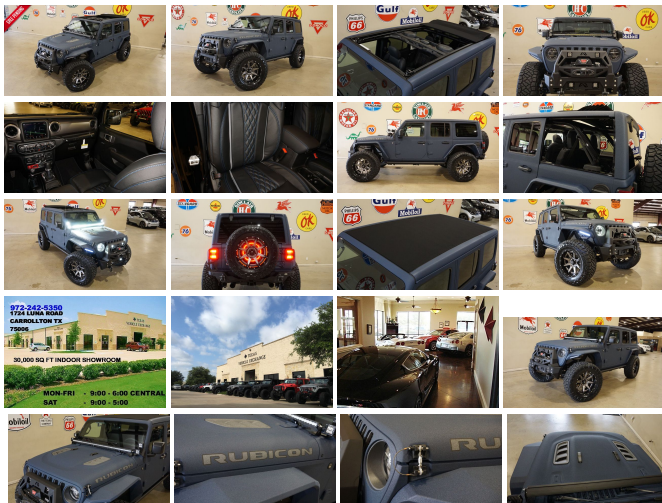

2019 Jeep Wrangler JL Unlimited Rubicon 4X4 SKY TOP,DUPONT KEVLAR,LIFT,LED'S

View this car on our website at tveauto.com/6629049/ebrochure

Our Price **\$87,900**

Specifications:

Year:	2019
VIN:	1C4HJXFG9KW613859
Make:	Jeep
Stock:	613859
Model/Trim:	Wrangler JL Unlimited Rubicon 4X4 SKY TOP,DUPONT KEVLAR,LIFT,LED'S
Condition:	Pre-Owned
Body:	SUV
Exterior:	Blue
Engine:	ENGINE: 3.6L V6 24V VVT UPG I W/ESS
Interior:	Black Leather
Transmission:	TRANSMISSION: 8-SPEED AUTOMATIC (850RE)
Mileage:	43
Drivetrain:	4 Wheel Drive
Economy:	City 17 / Highway 23

NATION WIDE FINANCING

SUBMIT CREDIT APP WWW.TVEAUTO.COM

OR CALL 972-242-5350

"FERRARI NART BLUE EDITION"

CUSTOM BUILT **KEVLAR** 2019 JEEP
WRANGLER JL UNLIMITED RUBICON 4X4
WITH 24R PACKAGE

UPGRADES INCLUDE: