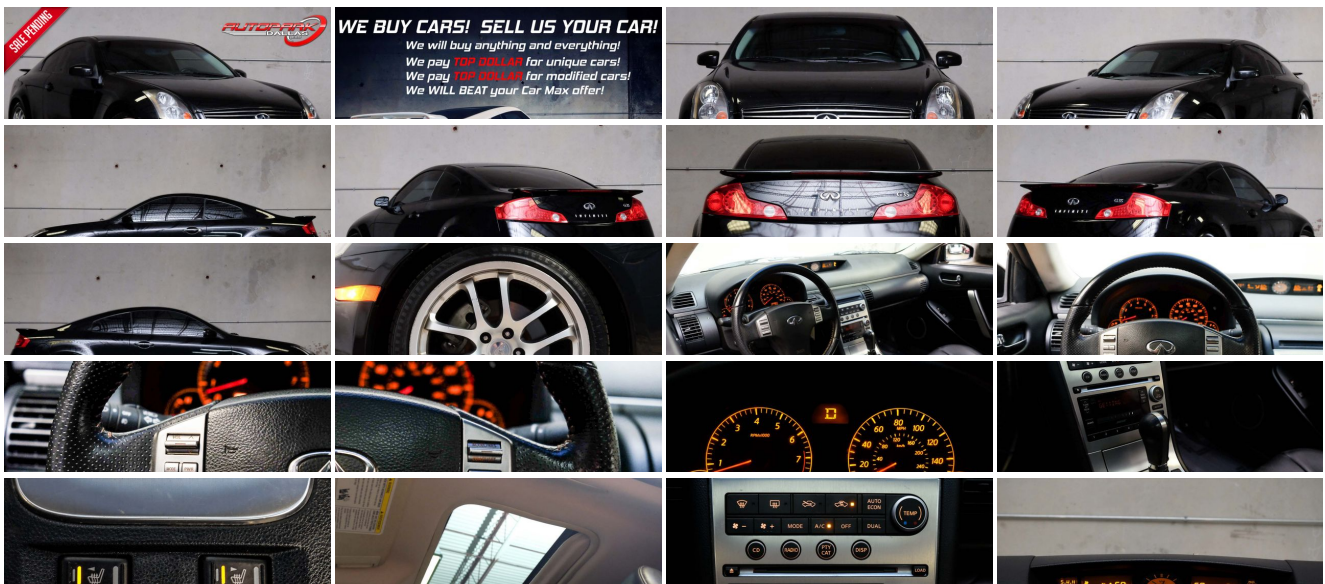

2005 INFINITI G35

Website Price \$8,495

View this vehicle on our website at autoparkdallas.com

(214) 945-2601

2061 S Stemmons Fwy , Lewisville, TX 75067

- Photos
- Details
- Contact

Specifications:

Year:	2005
VIN:	JNKCV54E85M426518
Make:	INFINITI
Model/Trim:	G35
Condition:	Pre-Owned
Body:	Coupe
Exterior:	Black Obsidian
Engine:	3.5L DOHC SMPI 24-valve V6 aluminum engine
Interior:	Graphite Leather
Transmission:	5-speed automatic transmission w/OD, learning algorithm & manual shift mode
Mileage:	122,791
Drivetrain:	Rear Wheel Drive
Economy:	City 18 / Highway 25

Vehicle Description

AutoPark Dallas is excited to offer you this 2005 INFINITI G35 for sale! We at APD know the G-series by INFINITI is the beautiful middle ground of Luxury Sport cars. Giving that pleasure to enthusiast or a simple car buyer the horsepower to get up and go, all while being powered by one of the most reliable engines in the game! This G35 is a blast from the past that still provides the reliability and that sleek signature INFINITI look that will catch eyes. Come check out this G35 sitting amongst our 60+ inventory in our 16,000 Sq Ft showroom located in Addison, TX. and be prepared to fall in love with INFINITI!

2005 INFINITI G35

Clean CarFax!

Black Obsidian Exterior

Black Graphite Leather Interior

Sport-Tuned Suspension Package!

Premium Package!

Aero Package!

Heated Front Row Seats

Powered Sunroof

Bose Premium Audio System

Dual Climate Controls

Universal Garage Opener

Viscous Limited Slip Differential

Sport-Tuned Shocks & Absorbers

Steering Wheel Mounted Controls

3.5L DOHC SMPI 24-Valve V6 Aluminum Engine