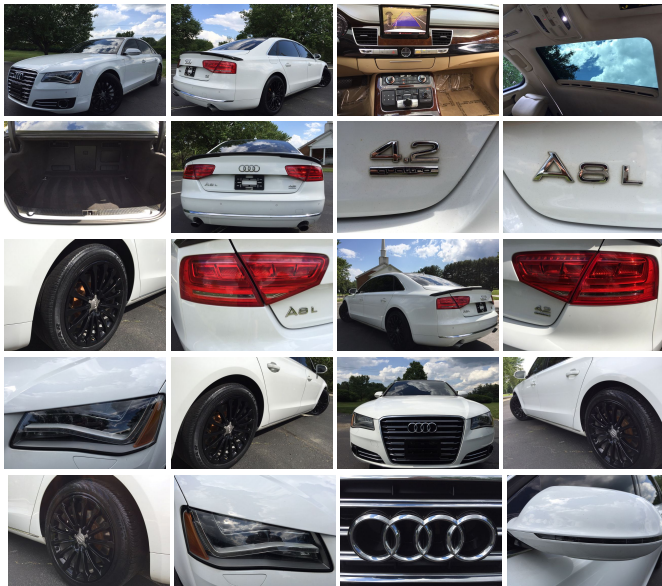

2012 Audi A8 L L QUATTRO

Leesburg Auto Import - Toll Free: 1-866-249-5348, Local: 703-771-7600 - View this car on our website at leesburgautoimport.com/6628729/ebrochure