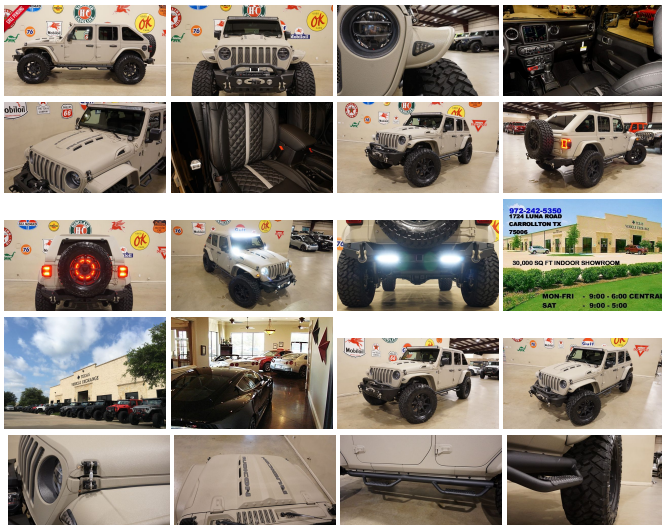

2019 Jeep Wrangler JL Unlimited Rubicon 4X4 DUPONT KEVLAR,SLANT BACK,LIFT,LED'S

View this car on our website at tveauto.com/6628290/ebrochure

Our Price **\$82,900**

Specifications:

Year:	2019
VIN:	1C4HJXFGXKW613854
Make:	Jeep
Stock:	613854
Model/Trim:	Wrangler JL Unlimited Rubicon 4X4 DUPONT KEVLAR,SLANT BACK,LIFT,LED'S
Condition:	Pre-Owned
Body:	SUV
Exterior:	Tan
Engine:	ENGINE: 3.6L V6 24V VVT UPG I W/ESS
Interior:	Black Leather
Transmission:	TRANSMISSION: 8-SPEED AUTOMATIC (850RE)
Mileage:	44
Drivetrain:	4 Wheel Drive
Economy:	City 17 / Highway 23

NATION WIDE FINANCING

SUBMIT CREDIT APP WWW.TVEAUTO.COM

OR CALL 972-242-5350

"QUICKSAND EDITION"

CUSTOM BUILT **KEVLAR** 2019 JEEP
WRANGLER JL UNLIMITED RUBICON 4X4
WITH 24R PACKAGE

UPGRADES INCLUDE:

- * QUICKSAND KEVLAR COATING
- * CUSTOM JL FASTBACK HARDTOP

- * CUSTOM ALEA BLACK LEATHER WITH SILVER STITCHING
- * FACTORY REMOTE START
- * REMOTE PROXIMITY KEYLESS ENTRY
- * COLD WEATHER GROUP
- * LED LIGHTING GROUP

- * FACTORY 8.4 INCH TOUCH SCREEN NAVIGATION WITH HD AM/FM/SIRIUS STEREO & ALPINE PREMIUM AUDIO SYSTEM