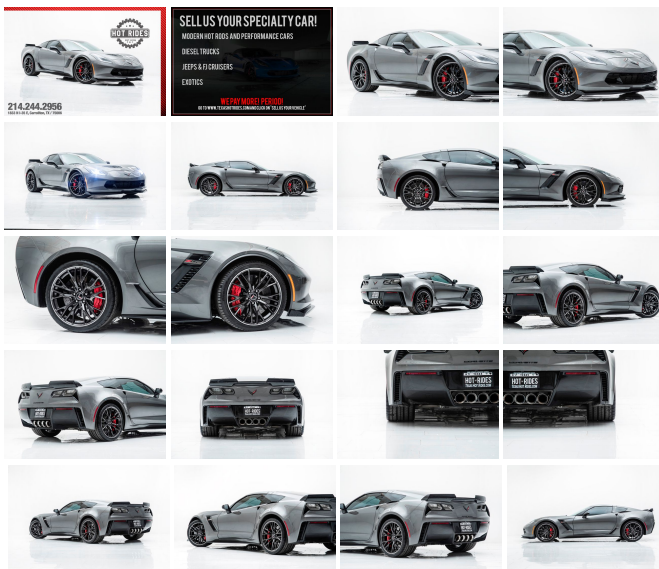

2015 Chevrolet Corvette Z06 w/ Z07 Performance Pkg.

View this car on our website at texashotrides.com/6628268/ebrochure

Our Price **\$60,991**

Specifications:

| | |
|----------------------|---|
| Year: | 2015 |
| VIN: | 1G1YP2D67F5602875 |
| Make: | Chevrolet |
| Stock: | 319600 |
| Model/Trim: | Corvette Z06 w/ Z07 Performance Pkg. |
| Condition: | Pre-Owned |
| Body: | Coupe |
| Exterior: | Shark Gray Metallic |
| Engine: | ENGINE, 6.2L (376 CI) SUPERCHARGED V8 DI |
| Interior: | Black Leather |
| Transmission: | TRANSMISSION, 8-SPEED PADDLE SHIFT WITH AUTOMATIC MODES |
| Mileage: | 20,500 |
| Drivetrain: | Rear Wheel Drive |
| Economy: | City 13 / Highway 21 |

2015 CHEVROLET CORVETTE Z06 IN BEAUTIFUL SHARK GREY METALLIC!

When you think of a true American muscle car the first thing that comes to mind is the Chevrolet Corvette. With heritage dating back to 1953 and an unbreakable reputation for luxury and power the Corvette is truly a one of a kind sports car that is sure to please anyone and is respected in every aspect of the automobile world. Sleek looks and jaw-dropping performance; this Corvette doesnt fall short in any category!