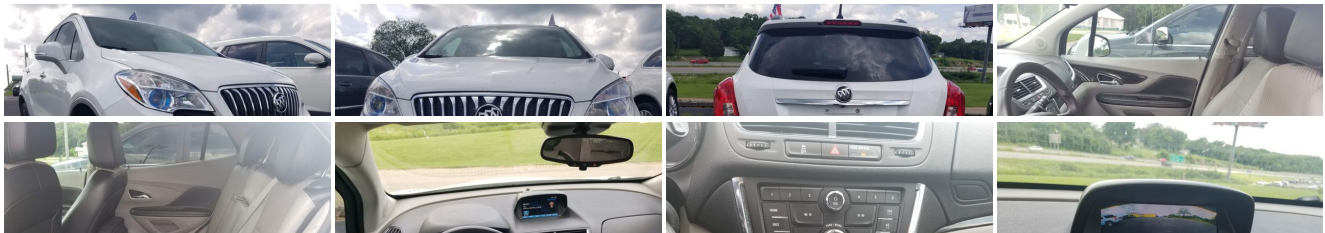

2014 Buick Encore Base

Call for Price

View this vehicle on our website at sparks-motors.com

[573-358-1900](tel:573-358-1900)

6967 Stormy Ln , Bonne Terre, MO 63628

Photos
Details
Contact

Specifications:

Year:	2014
VIN:	KL4CJASB2EB702745
Make:	Buick
Model/Trim:	Encore Base
Condition:	Pre-Owned
Body:	SUV

Exterior:	White Pearl Tricoat
Engine:	ENGINE, ECOTEC TURBO 1.4L VARIABLE VALVE TIMING DOHC 4-CYLINDER SEQUENTIAL MFI
Interior:	Titanium
Mileage:	99,882
Drivetrain:	Front Wheel Drive
Economy:	City 25 / Highway 33

Exterior

- Luggage rack, side rails, roof-mounted, chromed
- Wheels, 18" (45.7 cm) painted cast aluminum
- Door handles, body-color with chrome strips
- Fascias, front and rear accent color includes rocker moldings
- Glass, acoustic, laminated- Glass, deep-tinted
- Headlamps, halogen composite projector beam with blue translucent ring and automatic exterior lamp control
- Lamp, center high-mounted stop/brake (CHMSL)
- Mirrors, outside heated power-adjustable, body-color, manual-folding with turn signal indicators
- Tire, compact spare 16" (40.6 cm), located under cargo floor
- Tires, P215/55R18 all-season, blackwall- Vehicle protection, corrosion preventative
- Windshield, solar absorbing- Wiper, rear intermittent
- Wipers, front intermittent with pulse washers