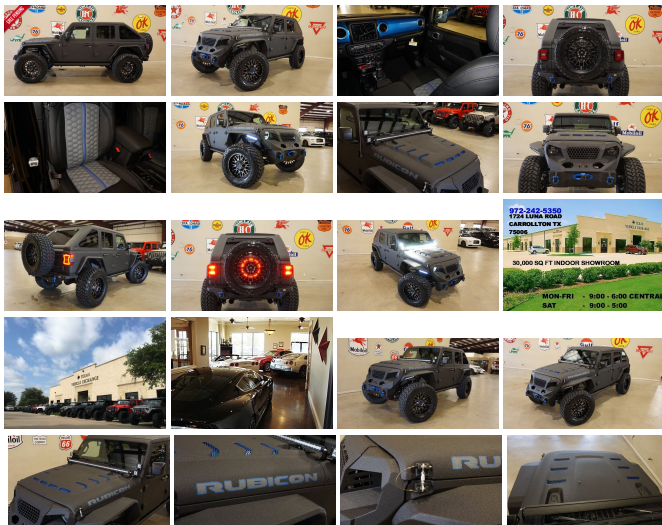

# 2019 Jeep Wrangler JL Unlimited Rubicon 4X4 DUPONT KEVLAR,SLANT BACK,LIFT,LED'S

View this car on our website at [tveauto.com/6626702/ebrochure](http://tveauto.com/6626702/ebrochure)

Our Price **\$86,900**

## Specifications:

Year:	2019
VIN:	1C4HJXFG9KW614414
Make:	Jeep
Stock:	614414
Model/Trim:	Wrangler JL Unlimited Rubicon 4X4 DUPONT KEVLAR,SLANT BACK,LIFT,LED'S
Condition:	Pre-Owned
Body:	SUV
Exterior:	Black
Engine:	ENGINE: 3.6L V6 24V VVT UPG I W/ESS
Interior:	Black Leather
Transmission:	TRANSMISSION: 8-SPEED AUTOMATIC (850RE)
Mileage:	45
Drivetrain:	4 Wheel Drive
Economy:	City 17 / Highway 23