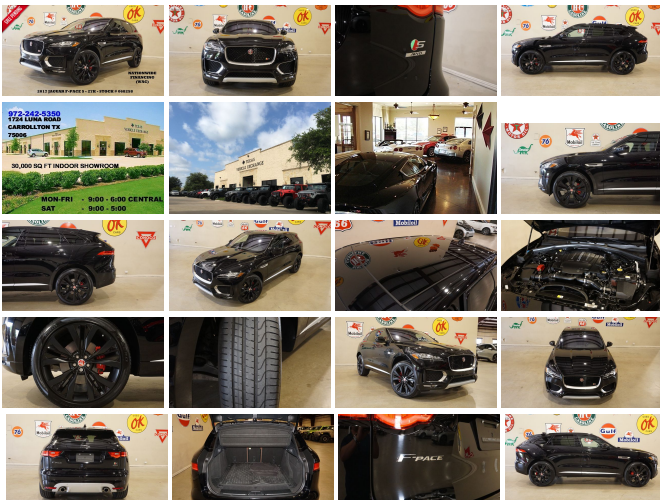

2017 Jaguar F-PACE S AWD PANO ROOF,NAV,BACK-UP,HTD LTH,22'S,27K

View this car on our website at tveauto.com/6626582/ebrochure

Our Price **\$43,900**

Specifications:

Year:	2017
VIN:	SADCM2BV3HA068258
Make:	Jaguar
Stock:	068258
Model/Trim:	F-PACE S AWD PANO ROOF,NAV,BACK-UP,HTD LTH,22'S,27K
Condition:	Pre-Owned
Body:	SUV
Exterior:	Ebony
Engine:	Engine: 3.0L V6 Supercharged (380 HP)
Interior:	Brogue/Light Oyster Leather
Mileage:	27,812
Drivetrain:	All Wheel Drive
Economy:	City 18 / Highway 23

NATION WIDE FINANCING

SUBMIT CREDIT APP WWW.TVEAUTO.COM

OR CALL 972-242-5350

2017 JAGUAR F-PACE S AWD, 3.0L SUPERCHARGED V6 ENGINE, AUTOMATIC TRANSMISSION, ONLY 27K, BLACK W/BROGUE LEATHER INTERIOR, CARFAX REPORTS 1 OWNER NO ACCIDENTS, APPEARS TO BE A NON-SMOKER, PUSH BUTTON START, FRONT & REAR PARK DISTANCE SENSORS, PANORAMIC SUNROOF, TOUCH SCREEN NAVIGATION, BACK-UP CAMERA, POWER WINDOWS, POWER DOOR LOCKS, POWER FOLDING HEATED MIRRORS WITH TURN SIGNALS, BLIND SPOT CONTROL, POWER & HEATED