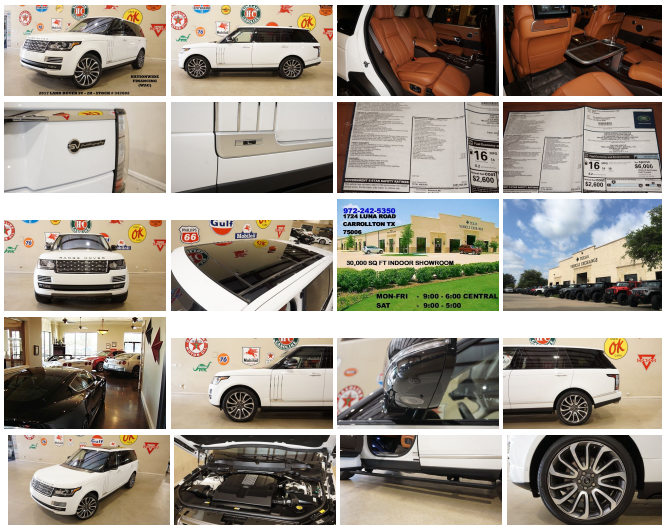

# 2017 Land Rover Range Rover SV Autobiography LWB MSRP 205K,2K,WE FINANCE

View this car on our website at [tveauto.com/6626581/ebrochure](http://tveauto.com/6626581/ebrochure)

Our Price **\$141,900**

## Specifications:

Year:	2017
VIN:	SALGW3FE1HA347692
Make:	Land Rover
Stock:	347692
Model/Trim:	Range Rover SV Autobiography LWB MSRP 205K,2K,WE FINANCE
Condition:	Pre-Owned
Body:	SUV
Exterior:	Fuji White
Interior:	Almond/Espr/Alm/Ivory Leather
Mileage:	2,437
Drivetrain:	4 Wheel Drive
Economy:	City 14 / Highway 19

NATION WIDE FINANCING

SUBMIT CREDIT APP [WWW.TVEAUTO.COM](http://WWW.TVEAUTO.COM)

OR CALL 972-242-5350

2017 LAND ROVER RANGE ROVER SV  
AUTOBIOGRAPHY LWB, 5.0L  
SUPERCHARGED V8 ENGINE, AUTOMATIC  
TRANSMISSION, ONLY 2K, FUJI WHITE  
W/ESPRESSO LEATHER INTERIOR,  
CARFAX REPORTS 1 OWNER NO  
ACCIDENTS, APPEARS TO BE A NON-  
SMOKER, PUSH BUTTON START, FRONT &  
REAR PARK DISTANCE SENSORS, HEAD-  
UP DISPLAY, PANORAMIC SUNROOF,  
NAVIGATION, BACK-UP CAMERA, 360 VIEW  
CAMERAS, REAR DVD ENTERTAINMENT  
INCLUDING 2 HEADREST MONITORS WITH  
2 WIRELESS HEADPHONES & 1 REMOTE

### Factory Installed Packages

- \_\_\_\_\_  
**WHEELS: 22" 7 SPLIT SPOKE - STYLE 707**  
 -inc: Diamond turned finish, Tires: P275/40YR22

- \_\_\_\_\_  
**FULLY INSTALLED DEPLOYABLE SIDE STEP PACKAGE**  
\$4,151