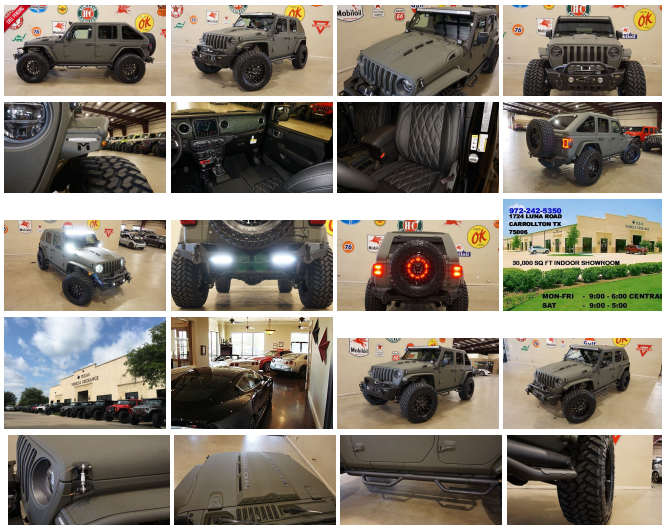

2019 Jeep Wrangler JL Unlimited Rubicon 4X4 DUPONT KEVLAR,SLANT BACK,LIFT,LED'S

View this car on our website at tveauto.com/6625527/ebrochure

Our Price **\$84,900**

Specifications:

Year:	2019
VIN:	1C4HJXFG0KW614415
Make:	Jeep
Stock:	614415
Model/Trim:	Wrangler JL Unlimited Rubicon 4X4 DUPONT KEVLAR,SLANT BACK,LIFT,LED'S
Condition:	Pre-Owned
Body:	SUV
Exterior:	Green
Engine:	ENGINE: 3.6L V6 24V VVT UPG I W/ESS
Interior:	Black Leather
Transmission:	TRANSMISSION: 8-SPEED AUTOMATIC (850RE)
Mileage:	41
Drivetrain:	4 Wheel Drive
Economy:	City 17 / Highway 23

NATION WIDE FINANCING

SUBMIT CREDIT APP WWW.TVEAUTO.COM

OR CALL 972-242-5350

"TANK GREEN EDITION"

CUSTOM BUILT **KEVLAR** 2019 JEEP
WRANGLER JL UNLIMITED RUBICON 4X4
WITH 24R PACKAGE

UPGRADES INCLUDE:

- * TANK GREEN KEVLAR COATING
- * CUSTOM JL FASTBACK HARDTOP
- * CUSTOM ALEA BLACK LEATHER WITH SILVER STITCHING
- * FACTORY REMOTE START
- * REMOTE PROXIMITY KEYLESS ENTRY
- * COLD WEATHER GROUP
- * LED LIGHTING GROUP
- * FACTORY 8.4 INCH TOUCH SCREEN NAVIGATION WITH HD AM/FM/SIRIUS STEREO & ALPINE PREMIUM AUDIO SYSTEM
- * FACTORY BACK-UP CAMERA
- * U-CONNECT
- * (4.10 AXLE RATIO)
- * SMITTYBILT XRC GEN 2 FRONT BUMPER WITH LED FOGLIGHTS
- * FRONT D-RINGS & ISOLATORS (GREEN)
- * SMITTYBILT NEW GEN II "X20" 10,000 LB WATERPROOF AND WIRELESS CONTROL WINCH WITH SYNTHETIC ROPE
- * FACTORY 55 PROLINK (BLACK)
- * FACTORY MESH GRILLE PAINTED GREEN
- * FACTORY LED HEADLIGHTS
- * CUSTOM TOTL JL HEAT EXPULSION HOOD
- * DRAKE OFF ROAD HOOD LATCHES
- * METALCLOAK'S JL OVERLAND FENDERS
- * DV8 OFF ROAD FRONT & REAR INNER FENDERS
- * RUBICON EXPRESS 2.5" LIFT KIT WITH TERAFLEX FALCON SHOCKS
- * TERAFLEX FALCON STABILIZER KIT