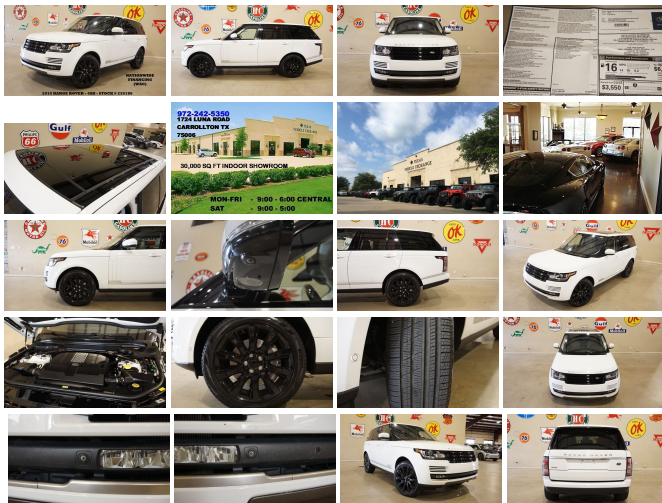

2015 Land Rover Range Rover S/C MSRP 112K,PANO ROOF,360 CAM,BLK 21'S,48K

View this car on our website at tveauto.com/6624768/ebrochure

Our Price **\$47,900**

Specifications:

Year:	2015
VIN:	SALGS2TF5FA239186
Make:	Land Rover
Stock:	239186
Model/Trim:	Range Rover S/C MSRP 112K,PANO ROOF,360 CAM,BLK 21'S,48K
Condition:	Pre-Owned
Body:	SUV
Exterior:	White
Engine:	Engine: 5.0L V8 Supercharged -inc: dual independent variable cam timing and intelligent start/stop
Interior:	Almond/Espr/Alm/Ivory Leather
Mileage:	48,849
Drivetrain:	4 Wheel Drive
Economy:	City 14 / Highway 19

NATION WIDE FINANCING

SUBMIT CREDIT APP WWW.TVEAUTO.COM

OR CALL 972-242-5350

2015 LAND ROVER RANGE ROVER, 5.0L SUPERCHARGED V8 ENGINE, AUTOMATIC TRANSMISSION, ONLY 48K, FUJI WHITE W/TAN LEATHER INTERIOR, CARFAX REPORTS 2 OWNERS NO ACCIDENTS, APPEARS TO BE A NON-SMOKER, PUSH BUTTON START, FRONT & REAR PARK DISTANCE SENSORS, PANORAMIC SUNROOF, NAVIGATION, BACK-UP CAMERA, 360 VIEW CAMERAS, SOFT CLOSE DOORS, POWER WINDOWS, POWER DOOR LOCKS POWER FOLDING