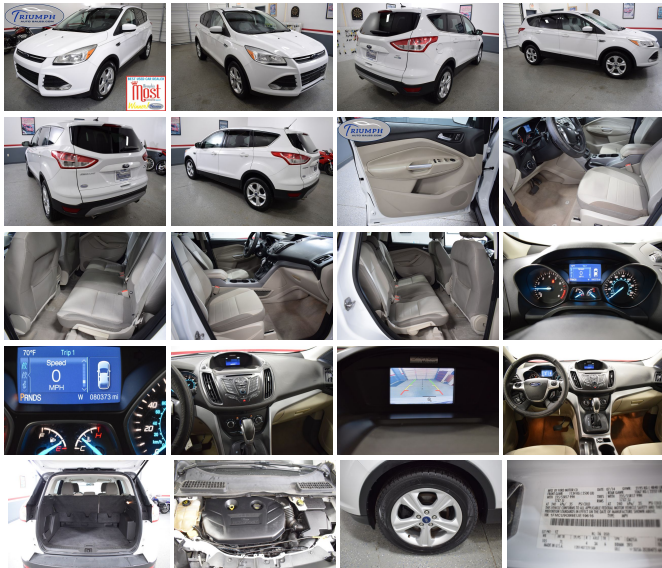

Specifications:

- **Year:** 2014
- **VIN:** 1FMCU9G99EUE19616
- **Make:** Ford
- **Stock:** W15390
- **Model/Trim:** Escape SE
- **Condition:** Pre-Owned
- **Body:** SUV
- **Exterior:** Oxford White
- **Engine:** ENGINE: 2.0L ECOBOOST
- **Interior:** Medium Light Stone Cloth
- **Mileage:** 80,373
- **Drivetrain:** All Wheel Drive
- **Economy:** City 21 / Highway 28

2014 Ford Escape SE AWD ready to go with power windows, power mirrors, cruise, satellite radio, Bluetooth, steering wheel controls, and much more!

CALL RON 901-216-4238   CALL RON 901-216-4238   CALL
RON 901-216-4238