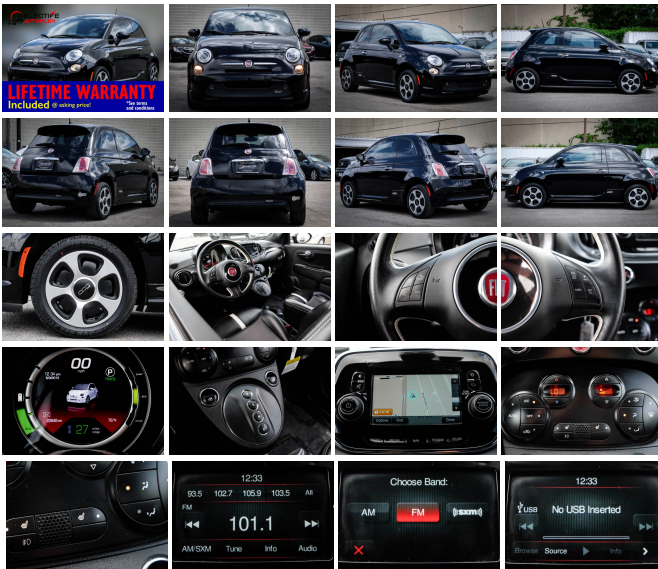

Specifications:

Year:	2016
VIN:	3C3CFFGEXGT176877
Make:	FIAT
Stock:	PGT176877
Model/Trim:	500e Battery Electric Hatchback, NAV, LEATHER SEATS
Condition:	Pre-Owned
Body:	Coupe
Exterior:	Nero Puro (Straight Black)
Interior:	Black Leather/Cloth
Mileage:	22,843
Drivetrain:	Front Wheel Drive
Economy:	City 121 / Highway 103

LIFETIME WARRANTY
Included @ asking price! *See terms and conditions