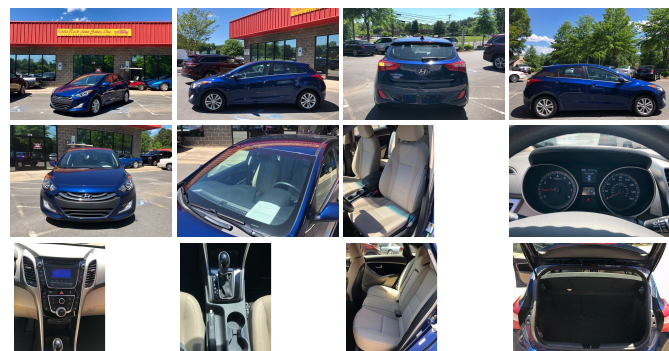

2013 Hyundai Elantra GT

View this car on our website at littlerockautosalesinc.com/6622991/ebrochure

Our Price **\$8,900**

Specifications:

Year:	2013
VIN:	KMHD35LE5DU111764
Make:	Hyundai
Model/Trim:	Elantra GT
Condition:	Pre-Owned
Body:	Sedan
Exterior:	Windy Sea Blue
Engine:	1.8L DOHC Nu MPI 16-valve I4 engine - inc: dual continuously variable valve timing (CVVT)
Interior:	Tan
Mileage:	77,791
Drivetrain:	Front Wheel Drive
Economy:	City 27 / Highway 37