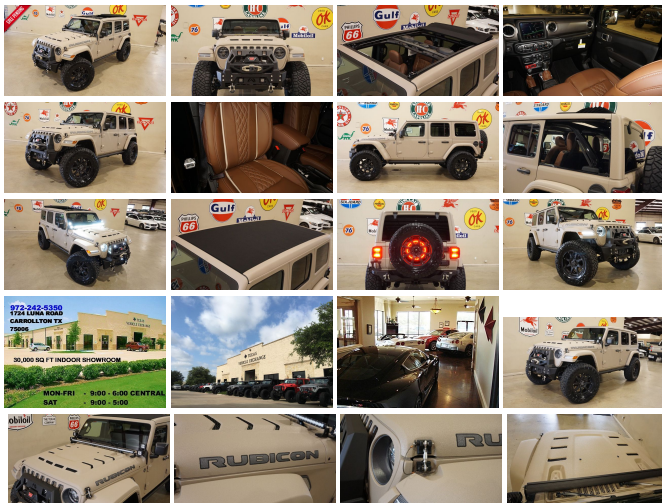

# 2019 Jeep Wrangler JL Unlimited Rubicon 4X4 SKY TOP,DUPONT KEVLAR,LIFTED,LED'S

View this car on our website at [tveauto.com/6622712/ebrochure](http://tveauto.com/6622712/ebrochure)

Our Price **\$87,900**

## Specifications:

Year:	2019
VIN:	1C4HJXFG2KW613864
Make:	Jeep
Stock:	613864
Model/Trim:	Wrangler JL Unlimited Rubicon 4X4 SKY TOP,DUPONT KEVLAR,LIFTED,LED'S
Condition:	Pre-Owned
Body:	SUV
Exterior:	Tan
Engine:	ENGINE: 3.6L V6 24V VVT UPG I W/ESS
Interior:	Brown Leather
Transmission:	TRANSMISSION: 8-SPEED AUTOMATIC (850RE)
Mileage:	68
Drivetrain:	4 Wheel Drive
Economy:	City 17 / Highway 23