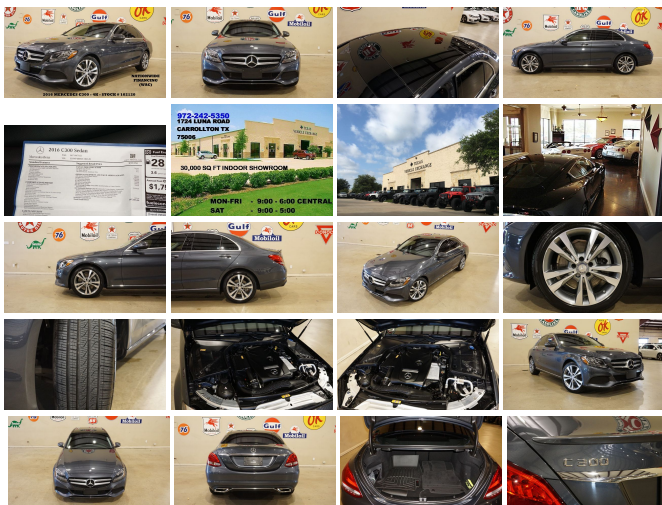

2016 Mercedes-Benz C 300 Sedan MSRP 47K,PANO ROOF,NAV,HTD LTH,4K!

View this car on our website at tveauto.com/6618864/ebrochure

Our Price **\$25,900**

Specifications:

Year:	2016
VIN:	55SWF4JB0GU102120
Make:	Mercedes-Benz
Stock:	102120
Model/Trim:	C 300 Sedan MSRP 47K,PANO ROOF,NAV,HTD LTH,4K!
Condition:	Pre-Owned
Body:	Sedan
Exterior:	Steel Gray Metallic
Engine:	Engine: 2.0L Turbo I4 Includes ECO stop/start technology. FFV option is not available in all states, please consult your retail dealer and/or MBUSA to determine availability in your state.
Interior:	Black Leather
Mileage:	4,082
Drivetrain:	Rear Wheel Drive
Economy:	City 25 / Highway 34

NATION WIDE FINANCING

SUBMIT CREDIT APP WWW.TVEAUTO.COM

OR CALL 972-242-5350

2016 MERCEDES BENZ C300 SEDAN, 2.0L
TURBO I4 ENGINE, AUTOMATIC
TRANSMISSION, ONLY 4K, STEEL GRAY
METALLIC W/BLACK LEATHER INTERIOR,
CARFAX REPORTS 1 OWNER NO
ACCIDENTS, APPEARS TO BE A NON-
SMOKER, PUSH BUTTON START,
PANORAMA SUNROOF, NAVIGATION,
BACK-UP CAMERA, POWER WINDOWS,
POWER DOOR LOCKS, POWER FOLDING
HEATED MIRRORS WITH TURN SIGNALS.