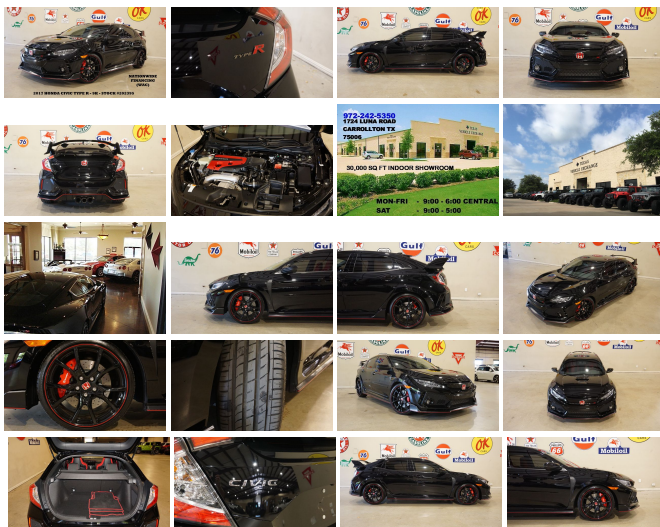

## Specifications:

Year:	2017
VIN:	SHHFK8G73HU202395
Make:	Honda
Stock:	202395
Model/Trim:	Civic Type R Touring 6 SPD,NAV,BACK-UP CAM,20'S,9K,WE FINANCE
Condition:	Pre-Owned
Body:	Sedan
Exterior:	Crystal Black Pearl
Engine:	Engine: 2.0L I-4 DOHC 16-Valve VTEC Turbocharged
Interior:	Red/Black Cloth
Mileage:	9,843
Drivetrain:	Front Wheel Drive
Economy:	City 22 / Highway 28

NATION WIDE FINANCING

SUBMIT CREDIT APP [WWW.TVEAUTO.COM](http://WWW.TVEAUTO.COM)

OR CALL 972-242-5350

2017 HONDA CIVIC TYPE R TOURING FWD, 2.0L TURBOCHARGED I4 ENGINE, 6 SPEED MANUAL TRANSMISSION, ONLY 9K, CRYSTAL BLACK PEARL W/RED & BLACK SUEDE EFFECT INTERIOR, CARFAX REPORTS 1 OWNER NO ACCIDENTS, APPEARS TO BE A NON-SMOKER, PUSH BUTTON START, FOGLIGHTS, NAVIGATION, BACK-UP CAMERA, POWER WINDOWS, POWER DOOR LOCKS, POWER MIRRORS, TILT/TELESCOPE STEERING WHEEL WITH AUDIO & CRUISE CONTROLS, FRONT