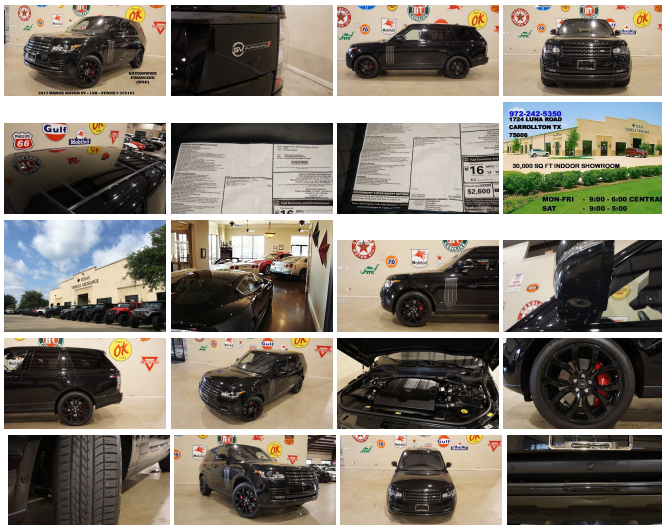

2017 Land Rover Range Rover SV Autobiography Dynamic MSRP 172K,15K!

View this car on our website at tveauto.com/6616685/ebrochure

Our Price **\$110,900**

Specifications:

Year:	2017
VIN:	SALGW2FE2HA355181
Make:	Land Rover
Stock:	355181
Model/Trim:	Range Rover SV Autobiography Dynamic MSRP 172K,15K!
Condition:	Pre-Owned
Body:	SUV
Exterior:	Black
Interior:	Ebony/Ebony/Ebony/Ebony Leather
Mileage:	17,048
Drivetrain:	4 Wheel Drive
Economy:	City 14 / Highway 19

NATION WIDE FINANCING

SUBMIT CREDIT APP WWW.TVEAUTO.COM

OR CALL 972-242-5350

2017 LAND ROVER RANGE ROVER SV
AUTOBIOGRAPHY DYNAMIC, 5.0L
SUPERCHARGED V8 ENGINE, AUTOMATIC
TRANSMISSION, ONLY 15K, SANTORINI
BLACK W/BLACK LEATHER INTERIOR,
CARFAX REPORTS 1 OWNER NO
ACCIDENTS, APPEARS TO BE A NON-
SMOKER, PUSH BUTTON START, FRONT &
REAR PARK DISTANCE SENSORS, HEAD-
UP DISPLAY, PANORAMIC SUNROOF,
NAVIGATION, BACK-UP CAMERA, 360 VIEW
CAMERAS, REAR DVD ENTERTAINMENT
INCLUDING 2 HEADREST MONITORS WITH
2 WIRELESS HEADPHONES & 1 REMOTE