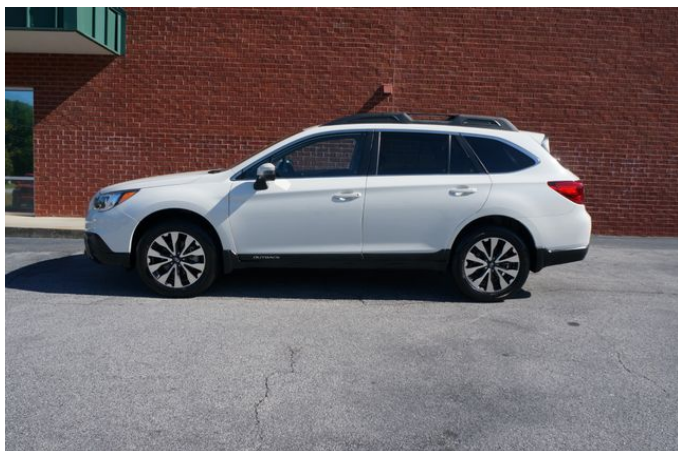

2016 Subaru Outback 2.5i Limited TECH

View this car on our website at executiveautoonline.com/6615980/ebrochure

Our Price **\$24,488**

Specifications:

| | |
|--------------------|---|
| Year: | 2016 |
| VIN: | 4s4bsanc9g3324015 |
| Make: | Subaru |
| Stock: | 285483 |
| Model/Trim: | Outback 2.5i Limited TECH |
| Condition: | Pre-Owned |
| Body: | SUV |
| Exterior: | Satin White Pearl |
| Engine: | Engine: 2.5L DOHC 16 Valve 4-Cylinder - inc: Active Valve Control System (AVCS), Variable Valve Timing and Electronic Throttle Control (ETC) |
| Interior: | Black Leather |
| Mileage: | 17,318 |
| Drivetrain: | All Wheel Drive |
| Economy: | City 25 / Highway 33 |

EXECUTIVE AUTO SALES

770-294-3301

NEW ARRIVAL.

**WE ARE PLEASED TO OFFER
YOU ANOTHER 1 OWNER
CARFAX CERTIFIED
ACCIDENT FREE NEW CAR
TRADE IN.**

**THE FEATURED CAR IS A
2016 SUBARU OUTBACK 2.5**

2010 SUBARU OUTBACK 2.5
LIMITED WITH NAVIGATION.

THIS BEAUTIFUL WAGON
FEATURES OPTION 4 WITH
PRE COLLISION WARNING
AND HEATED FRONT AND
REAR LEATHER SEATS, BACK
UP CAMERA, BLUETOOTH,
POWER MOONROOF, BLIND
SPOT MONITOR AND MANY
MORE.

THIS VEHICLE BELONGED TO
A 81 YEAR OLD YOUNG LADY.