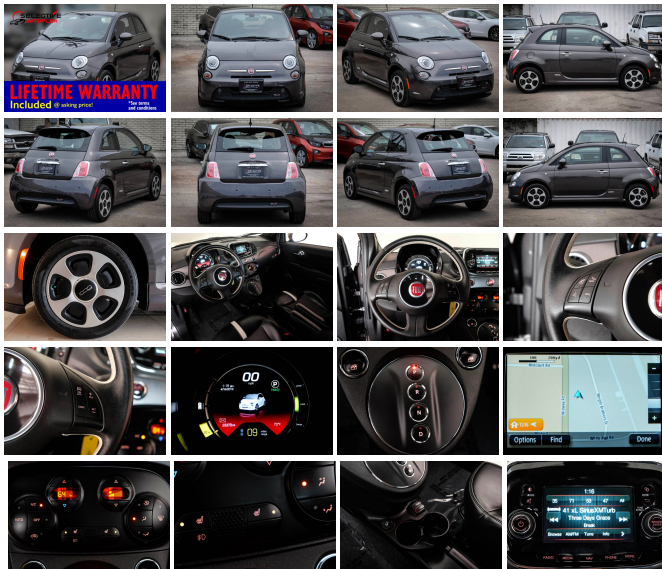

# 2016 FIAT 500e Battery Electric Hatchback, NAV, HEATED SEATS

View this car on our website at [selectiveautoplex.com/6615271/ebrochure](http://selectiveautoplex.com/6615271/ebrochure)

**LIFETIME WARRANTY**  
Included @ asking price! \*See terms and conditions

Our Price **\$10,250**

Retail Value ~~\$10,350~~

## Specifications:

<b>Year:</b>	2016
<b>VIN:</b>	3C3CFFGE8GT136216
<b>Make:</b>	FIAT
<b>Stock:</b>	PGT136216
<b>Model/Trim:</b>	500e Battery Electric Hatchback, NAV, HEATED SEATS
<b>Condition:</b>	Pre-Owned
<b>Body:</b>	Coupe
<b>Exterior:</b>	Granito Lucente (Granite Crystal)
<b>Interior:</b>	Black
<b>Transmission:</b>	Automatic
<b>Mileage:</b>	23,369
<b>Drivetrain:</b>	Front Wheel Drive
<b>Economy:</b>	City 121 / Highway 103

Selective Autoplex offers only the very best used cars, trucks, and SUVs in the Carrollton area. Give us a call at 214-575-7929 or stop by and visit us at 1010 Hutton Dr Carrollton TX 75006.

2016 FIAT 500e Battery Electric Hatchback, NAV, HEATED SEATS