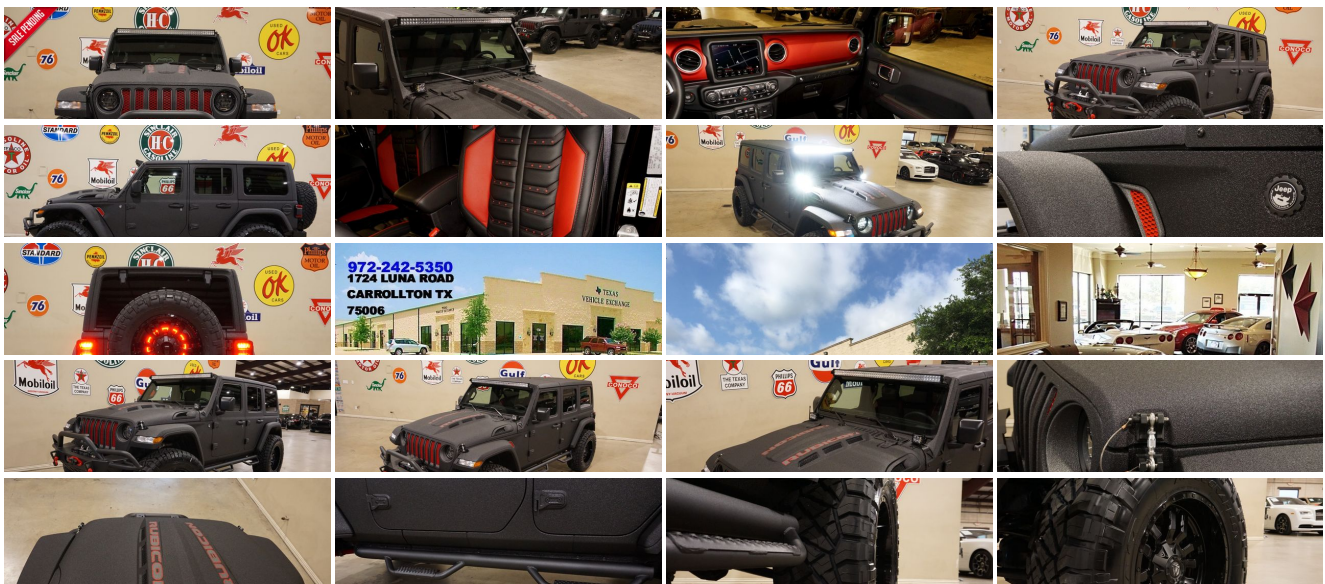

## 2018 Jeep Wrangler JL Unlimited Rubicon 4X4 DUPONT KEVLAR,LIFT,LED'S,NAV

**Our Price \$71,900**

View this vehicle on our website at [tveauto.com](http://tveauto.com)

972-242-5350

1724 Luna Road , Carrollton, TX 75006

Photos  
Details  
Contact

**Specifications:**

<b>Year:</b>	2018
<b>VIN:</b>	<a href="#">1C4HJXFG1JW302862</a>
<b>Make:</b>	Jeep
<b>Stock:</b>	302862
<b>Model/Trim:</b>	Wrangler JL Unlimited Rubicon 4X4 DUPONT KEVLAR,LIFT,LED'S,NAV
<b>Condition:</b>	Pre-Owned
<b>Body:</b>	SUV
<b>Exterior:</b>	Black
<b>Engine:</b>	ENGINE: 3.6L V6 24V VVT UPG I W/ESS
<b>Interior:</b>	Black Leather
<b>Transmission:</b>	TRANSMISSION: 8-SPEED AUTOMATIC (850RE)
<b>Mileage:</b>	2,839
<b>Drivetrain:</b>	4 Wheel Drive
<b>Economy:</b>	City 17 / Highway 23

## Vehicle Description

NATION WIDE FINANCING

SUBMIT CREDIT APP [WWW.TVEAUTO.COM](http://WWW.TVEAUTO.COM)

OR CALL 972-242-5350

**"RAPTOR BLACK EDITION"**

CUSTOM BUILT **KEVLAR** 2018 JEEP WRANGLER JL UNLIMITED RUBICON 4X4 WITH 24R PACKAGE

### UPGRADES INCLUDE:

- \* RAPTOR BLACK KEVLAR COATING WITH RED ACCENTS
- \* CUSTOM ALEA BLACK & RED LEATHER WITH RED STITCHING
- \* FACTORY REMOTE START
- \* REMOTE PROXIMITY KEYLESS ENTRY
- \* COLD WEATHER GROUP
- \* JEEP ACTIVE SAFETY GROUP
- \* TRAILER TOW AND HD ELECTRICAL GROUP
- \* FACTORY 8.4 INCH TOUCH SCREEN NAVIGATION WITH HD AM/FM/SIRIUS STEREO & ALPINE PREMIUM AUDIO SYSTEM