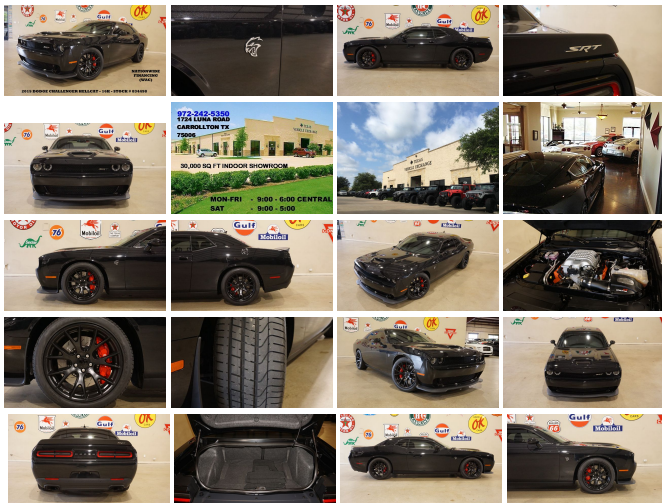

# 2015 Dodge Challenger SRT Hellcat 6 SPD,NAV,HTD/COOL LTH,BLK 20'S,16K

View this car on our website at [tveauto.com/6614656/ebrochure](http://tveauto.com/6614656/ebrochure)

Our Price **\$46,900**

## Specifications:

Year:	2015
VIN:	2C3CDZC97FH834498
Make:	Dodge
Stock:	834498
Model/Trim:	Challenger SRT Hellcat 6 SPD,NAV,HTD/COOL LTH,BLK 20'S,16K
Condition:	Pre-Owned
Body:	Coupe
Exterior:	Phantom Black Tri-Coat Pearl
Engine:	ENGINE: 6.2L V8 SUPERCHARGED
Interior:	Black Leather
Transmission:	TRANSMISSION: 6-SPEED MANUAL TREMEC
Mileage:	16,825
Drivetrain:	Rear Wheel Drive
Economy:	City 13 / Highway 21