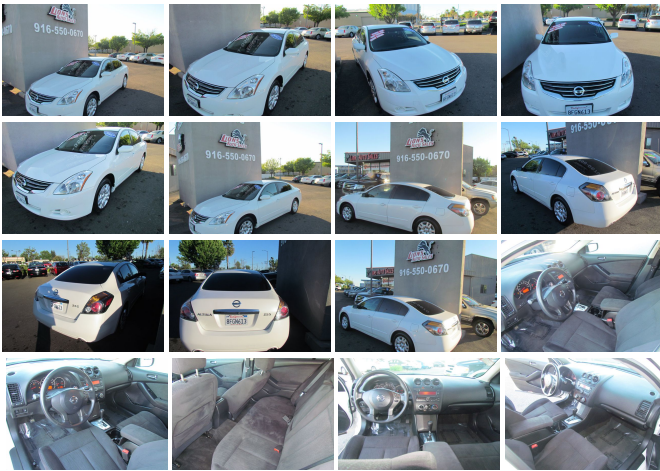

## 2012 Nissan Altima 2.5 S

View this car on our website at [lionsautosales.net/6613652/ebrochure](http://lionsautosales.net/6613652/ebrochure)

Our Price **\$7,995**

### Specifications:

<b>Year:</b>	2012
<b>VIN:</b>	1N4AL2AP0CN505133
<b>Make:</b>	Nissan
<b>Stock:</b>	004466292
<b>Model/Trim:</b>	Altima 2.5 S
<b>Condition:</b>	Pre-Owned
<b>Body:</b>	Sedan
<b>Exterior:</b>	White
<b>Engine:</b>	2.5L DOHC 16-valve I4 engine
<b>Interior:</b>	Black Cloth
<b>Mileage:</b>	110,920
<b>Drivetrain:</b>	Front Wheel Drive
<b>Economy:</b>	City 23 / Highway 32

2012 Nissan Altima 2.5 S

Lions Auto Sales - (916) 550-0670 - View this car on our website at [lionsautosales.net/6613652/ebrochure](http://lionsautosales.net/6613652/ebrochure)

### Exterior

- 16" x 7.0" steel wheels w/full wheel covers - Body-color bumpers
- Body-color door handles- Body-color grille- Body-color pwr mirrors

- Bright side-window molding- Compact spare tire- Full size trunk lid trim
- Halogen headlights- P215/60R16 all-season tires
- Speed-sensitive variable intermittent windshield wipers -inc: mist feature
- UV reducing glass w/dark upper windshield band