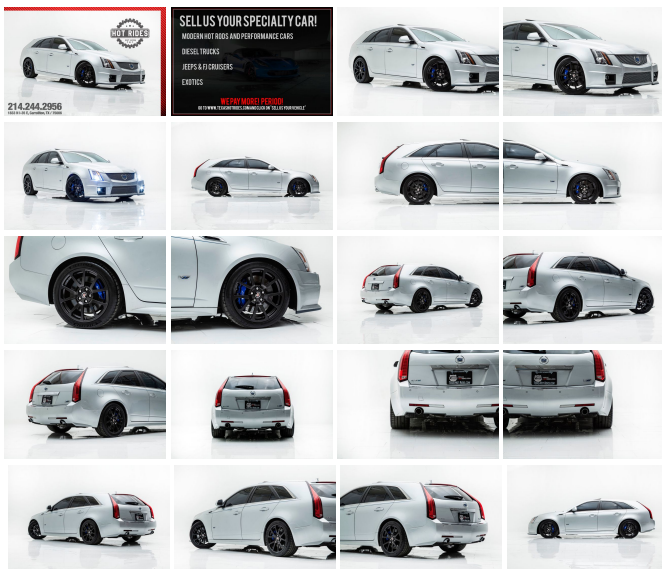

2012 Cadillac CTS-V Wagon Cammed w/ 700hp!

View this car on our website at texashotrides.com/6613436/ebrochure

Our Price **\$46,991**

Specifications:

| | |
|----------------------|--|
| Year: | 2012 |
| VIN: | 1G6DV8EPXC0141415 |
| Make: | Cadillac |
| Stock: | 219374 |
| Model/Trim: | CTS-V Wagon Cammed w/ 700hp! |
| Condition: | Pre-Owned |
| Body: | Wagon |
| Exterior: | Radiant Silver Metallic |
| Engine: | ENGINE, 6.2L SUPERCHARGED V8 |
| Interior: | Ebony seats with Ebony sueded fabric inserts Suede/Leather |
| Transmission: | TRANSMISSION, 6-SPEED AUTOMATIC FOR RWD |
| Mileage: | 45,639 |
| Drivetrain: | Rear Wheel Drive |
| Economy: | City 12 / Highway 18 |

2012 CADILLAC CTS-V WAGON IN BEAUTIFUL RADIANT SILVER METALLIC!

When Cadillac produced the CTS-V it instantly became the idealistic figure of American Muscle and Luxury in one package. In 2009 Cadillac revised that legendary CTSV with intense styling changes and a jawdropping 556 horsepower (in stock form) SUPERCHARGED "LSA" engine. Dubbed the "4-door corvette," the 2nd generation CTS-V instantly found itself on top of the horsepower races with the GT500's, z06's, srt8's and all the other "competition," while all the others lack an unbreakable reputation for luxury and power. These CTS-V's are truly a one of a kind sports car that is sure to please anyone and is respected in every aspect of the automobile world. Sleek looks and jaw-dropping performance; this Cadillac doesnt fall short in any category! From the beautiful paint, to the flawless leather & suede interior, everything about this car is as good as it was when it rolled off the assembly line.