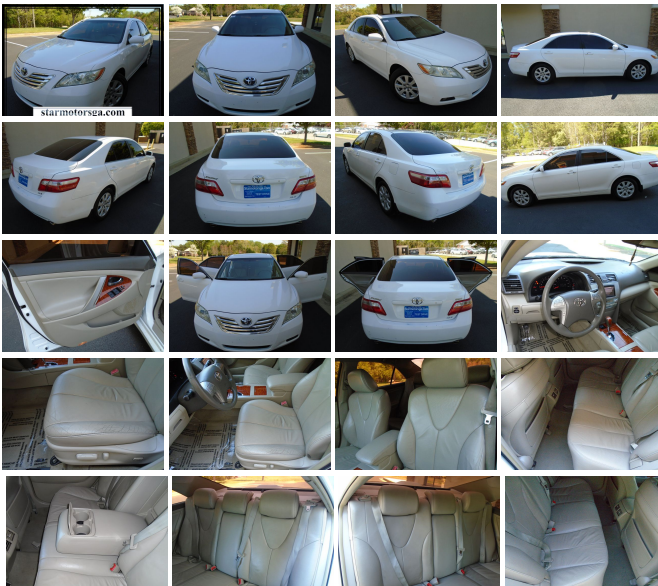

2008 Toyota Camry XLE with Leather and Sunroof

View this car on our website at starmotorsga.com/6612987/ebrochure

Website Price **\$6,990**

Specifications:

Year:	2008
VIN:	4T1BK46K78U571603
Make:	Toyota
Stock:	7571603
Model/Trim:	Camry XLE with Leather and Sunroof
Condition:	Pre-Owned
Body:	Sedan
Exterior:	Super White
Engine:	3.5L DOHC MPFI VVT-i 24-valve V6 engine
Interior:	Tan Leather
Mileage:	164,181
Drivetrain:	Front Wheel Drive
Economy:	City 19 / Highway 28

LEATHER, SUNROOF, ALLOYS, WOOD TRIM, CALL US NOW AT 678-762-7200

To take a virtual tour of this vehicle visit WWW.STARMOTORS.GA.COM. To get more information about this vehicle or set up an appointment call 678-762-7200. LOW INTEREST RATES! Bad credit? First time buyer? Don't worry, we got you covered. All trade-ins welcome! Extended warranty available at unbelievable prices!