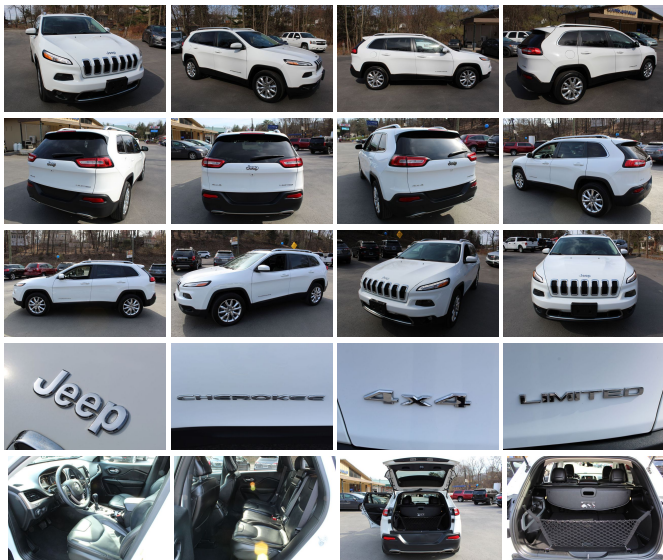

# 2016 Jeep Cherokee Limited

View this car on our website at [carmixautosales.com/6612429/ebrochure](http://carmixautosales.com/6612429/ebrochure)

Our Price **\$21,988**

## Specifications:

<b>Year:</b>	2016
<b>VIN:</b>	1C4PJMDS7GW104202
<b>Make:</b>	Jeep
<b>Stock:</b>	4119
<b>Model/Trim:</b>	Cherokee Limited
<b>Condition:</b>	Pre-Owned
<b>Body:</b>	SUV
<b>Exterior:</b>	WHITE
<b>Engine:</b>	ENGINE: 3.2L V6 24V VVT W/ESS
<b>Interior:</b>	Leather
<b>Mileage:</b>	38,823
<b>Drivetrain:</b>	4 Wheel Drive
<b>Economy:</b>	City 19 / Highway 26

Every car we sell is serviced, inspected and fully detailed, they come with a 3 month/3000 mile limited powertrain warranty .one owner clean carfax, pano sunroof, leather, heated seats and steering wheel, chrome wheels, navigation