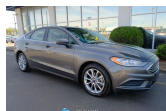

2017 Ford Fusion Hybrid SE

Call 901-368-5505 for more information or to schedule a test drive. 901-368-5505

View this car on our website at mtmoriahautos.com/6611836/ebrochure

Our Price **$17,488**

Specifications:

Year:	2017
VIN:	3FA6P0LU6HR324754
Make:	Ford
Stock:	HO39104
Model/Trim:	Fusion Hybrid SE
Condition:	Pre-Owned
Body:	Sedan
Exterior:	White Gold
Engine:	ENGINE: 2.0L IVCT ATKINSON CYCLE I-4 HYBRID
Interior:	Tan
Transmission:	TRANSMISSION: ECVT AUTOMATIC
Mileage:	41,580
Drivetrain:	Front Wheel Drive
Economy:	City 43 / Highway 41

Call 901-368-5505 for details on this vehicle and to schedule a test drive. All of our vehicles have been safety inspected and serviced and are eligible for extended warranties, some vehicles are under factory warranty.

Email for details @ 2571mtmoriah@gmail.com

Call 901-368-5505 for details.