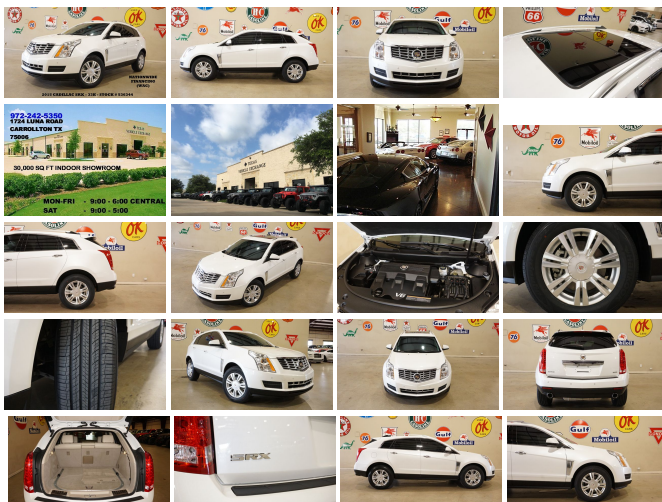

# 2015 Cadillac SRX Luxury Collection ULTRA ROOF, BACK-UP CAM, HTD LTH, 33K

View this car on our website at [tveauto.com/6611508/ebrochure](http://tveauto.com/6611508/ebrochure)

Our Price **\$23,900**

## Specifications:

Year:	2015
VIN:	3GYFNBE36FS536344
Make:	Cadillac
Stock:	536344
Model/Trim:	SRX Luxury Collection ULTRA ROOF, BACK-UP CAM, HTD LTH, 33K
Condition:	Pre-Owned
Body:	SUV
Exterior:	Platinum Ice Tricoat
Engine:	ENGINE, 3.6L SIDI DOHC V6 VVT
Interior:	Shale w/Brownstone accents Leather
Mileage:	33,890
Drivetrain:	Front Wheel Drive
Economy:	City 17 / Highway 24

NATION WIDE FINANCING

SUBMIT CREDIT APP [WWW.TVEAUTO.COM](http://WWW.TVEAUTO.COM)

OR CALL 972-242-5350

2015 CADILLAC SRX LUXURY COLLECTION FWD, 3.6L V6 DIRECT INJECTION ENGINE, AUTOMATIC TRANSMISSION, ONLY 33K, PLATINUM ICE TRICOAT W/TAN LEATHER INTERIOR, CARFAX REPORTS 2 OWNERS NO ACCIDENTS, APPEARS TO BE A NON-SMOKER, REMOTE START, FRONT & REAR PARK DISTANCE SENSORS, ULTRA VIEW SUNROOF, BACK-UP CAMERA, POWER WINDOWS, POWER DOOR LOCKS, POWER FOLDING HEATED MIRRORS, BLIND SPOT CONTROL, HEATED TILT/TELESCOPE STEERING WHEEL WITH AUDIO & CRUISE