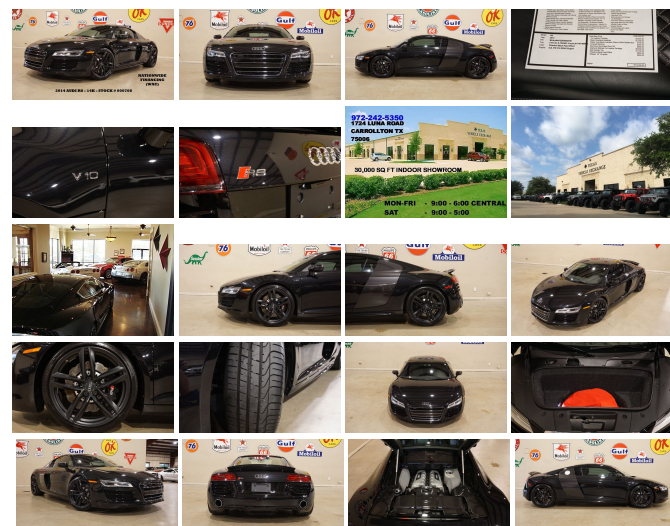

2014 Audi R8 Coupe V10 MSRP 174K,AUTO,NAV,BANG & OLUFSEN,HTD LTH,14K

View this car on our website at tveauto.com/6611120/ebrochure

Our Price **\$104,900**

Specifications:

Year:	2014
VIN:	WUAANAFG2EN000708
Make:	Audi
Stock:	000708
Model/Trim:	R8 Coupe V10 MSRP 174K,AUTO,NAV,BANG & OLUFSEN,HTD LTH,14K
Condition:	Pre-Owned
Body:	Coupe
Exterior:	Phantom Black Pearl Effect
Engine:	Engine: 5.2L FSI V10 DOHC
Interior:	Black/Diamond Stitching Leather
Mileage:	14,272
Drivetrain:	All Wheel Drive
Economy:	City 13 / Highway 22

NATION WIDE FINANCING

SUBMIT CREDIT APP WWW.TVEAUTO.COM

OR CALL 972-242-5350

2014 AUDI R8 COUPE QUATTRO, S-tronic Dual Clutch, 5.2L V10 ENGINE, AUTOMATIC TRANSMISSION, ONLY 14K, PHANTOM BLACK PEARL EFFECT W/BLACK LEATHER INTERIOR, CARFAX REPORTS 3 OWNERS NO ACCIDENTS, APPEARS TO BE A NON-SMOKER, FULL LEATHER PACKAGE(\$4,500),WITH LUNAR SILVER DEVIATED DIAMOND STITCHING, BLACK ALCANTARA HEADLINER(\$1,300), CONTRAST STITCHING, ALUMINUM ILLUMINATED DOOR SILLS(\$900), PASSPORT 9500CI RADAR