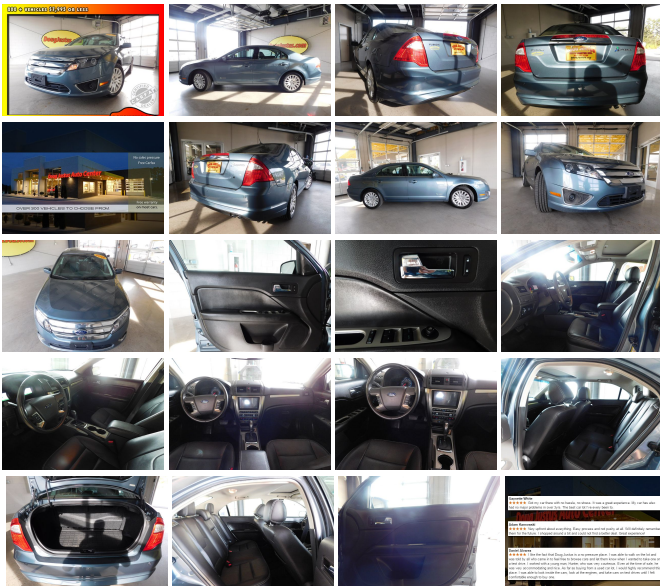

### Specifications:

<b>Year:</b>	2012
<b>VIN:</b>	3FADP0L31CR373500
<b>Make:</b>	Ford
<b>Stock:</b>	F73500
<b>Model/Trim:</b>	Fusion Hybrid
<b>Condition:</b>	Pre-Owned
<b>Body:</b>	Sedan
<b>Exterior:</b>	Steel Blue Metallic
<b>Engine:</b>	2.5L I4 ATKINSON HYBRID ENGINE
<b>Interior:</b>	Black Leather
<b>Mileage:</b>	103,078
<b>Drivetrain:</b>	Front Wheel Drive
<b>Economy:</b>	City 41 / Highway 36

\*Free 30-Days or 1000 miles limited Powertrain Warranty. Visit our website for more details.\*

Automatic 2.5L 4-cyl 2012 Ford Fusion Hybrid gets up to 36 MPG hwy. This vehicle comes equipped with leather interior, dual heated seats, dual powered seats, a sunroof, navigation, backup camera, power locks, power mirrors, power steering, power windows, and many more features. Visit [www.dougjustus.com](http://www.dougjustus.com), call: \*865-281-1540\*, or text: \*865-214-0010\* for more info.